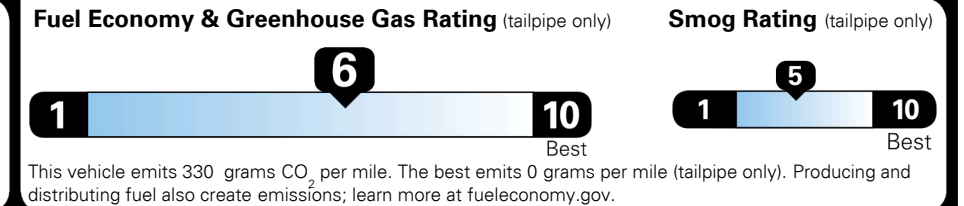

Actual results will vary for many reasons, including driving conditions and how you drive and maintain your vehicle. The average new vehicle gets 27 MPG and costs $7,500 to fuel over 5 years. Cost estimates are based on 15,000 miles per year at $ 2.70 per gallon. MPGe is miles per gasoline gallon equivalent. Vehicle emissions are a significant cause of climate change and smog.

fuelconomy.gov

Calculate personalized estimates and compare vehicles

GOVERNMENT 5-STAR SAFETY RATINGS

Overall Vehicle Score ★★★★★

Based on the combined rating of frontal, side and rollover.
Should ONLY be compared to other vehicles of similar size and weight.

Frontal Driver ★★★★★

Crash Passenger ★★★★★

Based on the risk of injury in a frontal impact.
Should ONLY be compared to other vehicles of similar size and weight.

Side Front seat ★★★★★

Crash Rear seat ★★★★★

Star ratings based on the risk of injury in a side impact.

Rollover ★★★★★

Star ratings based on the risk of rollover in a single-vehicle crash.

Star ratings range from 1 to 5 stars (★★★★★) with 5 being the highest.

Source: National Highway Traffic Safety Administration (NHTSA).

www.safercar.gov or 1-888-327-4236

Manufacturer's suggested retail price includes Manufacturer's recommended pre-delivery service. License and title fees, state and local taxes and other dealer installed options and accessories are not included in the manufacturer's suggested retail price.

PARTS CONTENT INFORMATION

FOR VEHICLES IN THIS CAR LINE U.S./CANADIAN PARTS CONTENT: 60 %

MAJOR SOURCES OF FOREIGN PARTS: KOREA: 40%

NOTE: PARTS CONTENT DOES NOT INCLUDE FINAL ASSEMBLY, DISTRIBUTION, OR OTHER NON-PARTS COSTS.

FOR THIS VEHICLE FINAL ASSEMBLY POINT: WEST POINT, GA, USA

COUNTRY OF ORIGIN

ENGINE: USA

TRANSMISSION: USA