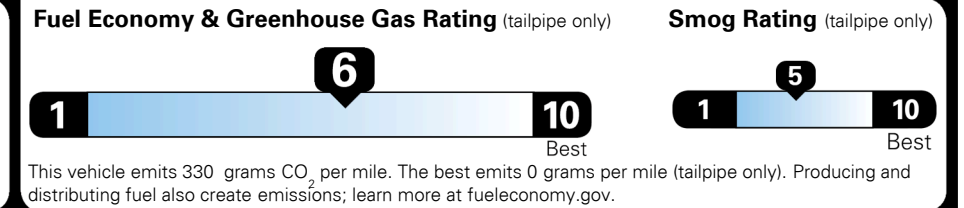

Actual results will vary for many reasons, including driving conditions and how you drive and maintain your vehicle. The average new vehicle gets 27 MPG and costs $7,500 to fuel over 5 years. Cost estimates are based on 15,000 miles per year at $ 2.70 per gallon. MPGe is miles per gasoline gallon equivalent. Vehicle emissions are a significant cause of climate change and smog.

fuelconomy.gov

Calculate personalized estimates and compare vehicles

GOVERNMENT 5-STAR SAFETY RATINGS

Overall Vehicle Score ★★★★★

Based on the combined rating of frontal, side and rollover. Should ONLY be compared to other vehicles of similar size and weight.

Frontal Driver ★★★★★

Crash Passenger ★★★★★

Based on the risk of injury in a frontal impact. Should ONLY be compared to other vehicles of similar size and weight.

Side Front seat ★★★★★

Crash Rear seat ★★★★★

Star ratings based on the risk of injury in a side impact.

Rollover ★★★★★

Star ratings based on the risk of rollover in a single-vehicle crash.

Star ratings range from 1 to 5 stars (★★★★★) with 5 being the highest.

Source: National Highway Traffic Safety Administration (NHTSA).

www.safercar.gov or 1-888-327-4236

Manufacturer's suggested retail price includes Manufacturer's recommended pre-delivery service. License and title fees, state and local taxes and other dealer installed options and accessories are not included in the manufacturer's suggested retail price.

PARTS CONTENT INFORMATION

FOR VEHICLES IN THIS CAR LINE U.S./CANADIAN PARTS CONTENT: 60 %

MAJOR SOURCES OF FOREIGN PARTS: KOREA: 40%

NOTE: PARTS CONTENT DOES NOT INCLUDE FINAL ASSEMBLY, DISTRIBUTION, OR OTHER NON-PARTS COSTS.

FOR THIS VEHICLE FINAL ASSEMBLY POINT: WEST POINT, GA, USA

COUNTRY OF ORIGIN

ENGINE: USA

TRANSMISSION: USA