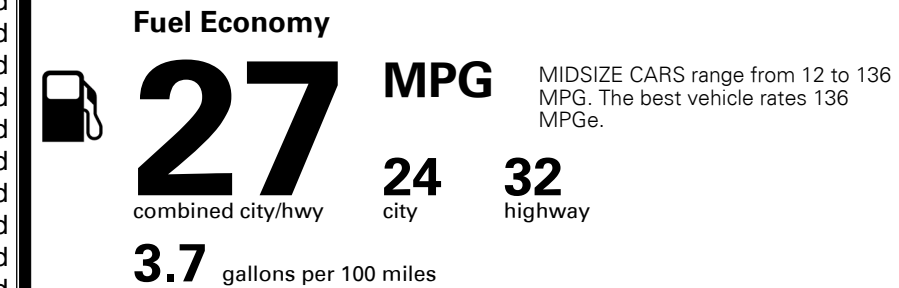

TOTAL ADDITIONAL WEIGHT: 8.7

#1 MASS MARKET BRAND IN
 J.D. POWER INITIAL QUALITY,
 5 YEARS IN A ROW.

GIVE IT EVERYTHING KIA

For J.D. Power 2019 award information, go to jdpower.com/awards for more details.

EPA DOT Fuel Economy and Environment

Gasoline Vehicle

You save
\$0
 in fuel costs
 over 5 years
 compared to the
 average new vehicle.

Annual fuel cost
\$1,500

Actual results will vary for many reasons, including driving conditions and how you drive and maintain your vehicle. The average new vehicle gets 27 MPG and costs \$7,500 to fuel over 5 years. Cost estimates are based on 15,000 miles per year at \$ 2.70 per gallon. MPGe is miles per gasoline gallon equivalent. Vehicle emissions are a significant cause of climate change and smog.