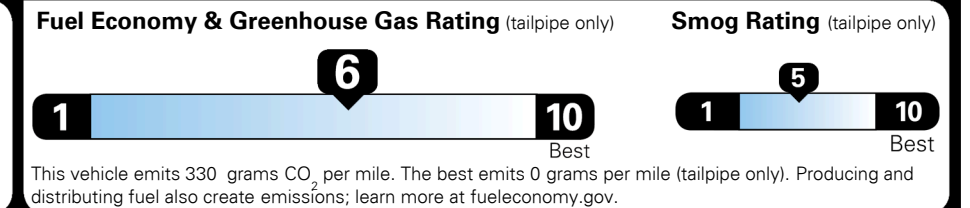

TOTAL ADDITIONAL WEIGHT: 8.7

#1 MASS MARKET BRAND IN
 J.D. POWER INITIAL QUALITY,
 5 YEARS IN A ROW.

GIVE IT EVERYTHING KIA

For J.D. Power 2019 award information, go to jdpower.com/awards for more details.

EPA DOT Fuel Economy and Environment

Gasoline Vehicle

You save
\$0
 in fuel costs
 over 5 years
 compared to the
 average new vehicle.

Annual fuel cost
\$1,500

Actual results will vary for many reasons, including driving conditions and how you drive and maintain your vehicle. The average new vehicle gets 27 MPG and costs \$7,500 to fuel over 5 years. Cost estimates are based on 15,000 miles per year at \$ 2.70 per gallon. MPGe is miles per gasoline gallon equivalent. Vehicle emissions are a significant cause of climate change and smog.