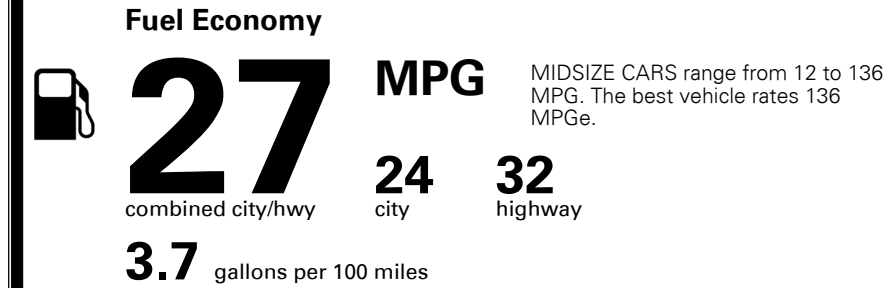

TOTAL MANUFACTURER'S SUGGESTED RETAIL PRICE ▶ \$ 26,245.00

TOTAL ADDITIONAL WEIGHT: 7.3

#1 MASS MARKET BRAND IN
 J.D. POWER INITIAL QUALITY,
 5 YEARS IN A ROW.

GIVE IT EVERYTHING KIA

For J.D. Power 2019 award information, go to jdpower.com/awards for more details.

EPA DOT Fuel Economy and Environment

Gasoline Vehicle

You save \$0
 in fuel costs over 5 years compared to the average new vehicle.

Annual fuel cost \$1,500

Actual results will vary for many reasons, including driving conditions and how you drive and maintain your vehicle. The average new vehicle gets 27 MPG and costs \$7,500 to fuel over 5 years. Cost estimates are based on 15,000 miles per year at \$ 2.70 per gallon. MPGe is miles per gasoline gallon equivalent. Vehicle emissions are a significant cause of climate change and smog.