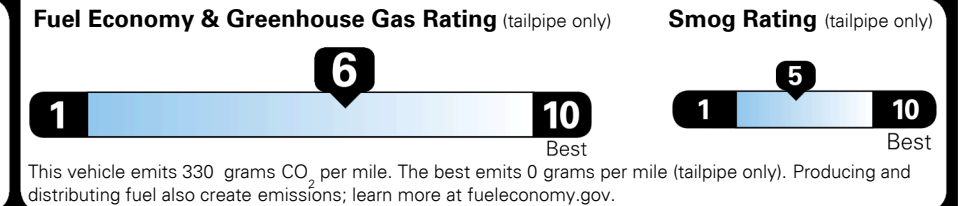

TOTAL MANUFACTURER'S SUGGESTED RETAIL PRICE ▶ \$ 26,245.00

TOTAL ADDITIONAL WEIGHT: 7.3

#1 MASS MARKET BRAND IN
 J.D. POWER INITIAL QUALITY,
 5 YEARS IN A ROW.

GIVE IT EVERYTHING KIA

For J.D. Power 2019 award information, go to jdpower.com/awards for more details.

EPA DOT Fuel Economy and Environment

Gasoline Vehicle

You save \$0
 in fuel costs over 5 years compared to the average new vehicle.

Annual fuel cost \$1,500

Actual results will vary for many reasons, including driving conditions and how you drive and maintain your vehicle. The average new vehicle gets 27 MPG and costs \$7,500 to fuel over 5 years. Cost estimates are based on 15,000 miles per year at \$ 2.70 per gallon. MPGe is miles per gasoline gallon equivalent. Vehicle emissions are a significant cause of climate change and smog.