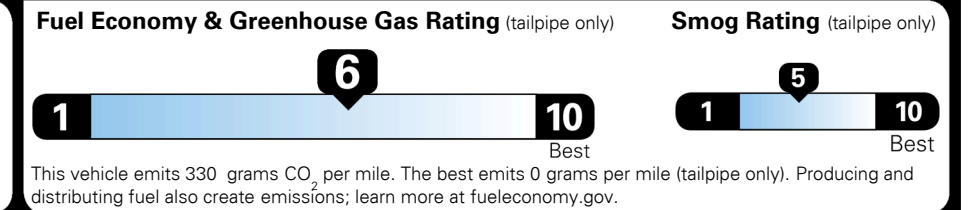

Actual results will vary for many reasons, including driving conditions and how you drive and maintain your vehicle. The average new vehicle gets 27 MPG and costs $7,500 to fuel over 5 years. Cost estimates are based on 15,000 miles per year at $ 2.70 per gallon. MPGe is miles per gasoline gallon equivalent. Vehicle emissions are a significant cause of climate change and smog.

fueleconomy.gov

Calculate personalized estimates and compare vehicles

GOVERNMENT 5-STAR SAFETY RATINGS

Overall Vehicle Score ★ ★ ★ ★ ★

Based on the combined rating of frontal, side and rollover. Should ONLY be compared to other vehicles of similar size and weight.

Frontal Driver ★ ★ ★ ★ ★

Crash Passenger ★ ★ ★ ★ ★

Based on the risk of injury in a frontal impact. Should ONLY be compared to other vehicles of similar size and weight.

Side Front seat ★ ★ ★ ★ ★

Crash Rear seat ★ ★ ★ ★ ★

Star ratings based on the risk of injury in a side impact.

Rollover ★ ★ ★ ★ ★

Star ratings based on the risk of rollover in a single-vehicle crash.

Star ratings range from 1 to 5 stars (★★★★★) with 5 being the highest.

Source: National Highway Traffic Safety Administration (NHTSA).

www.safercar.gov or 1-888-327-4236

Manufacturer's suggested retail price includes Manufacturer's recommended pre-delivery service. License and title fees, state and local taxes and other dealer installed options and accessories are not included in the manufacturer's suggested retail price.

PARTS CONTENT INFORMATION

FOR VEHICLES IN THIS CAR LINE U.S./CANADIAN PARTS CONTENT: 60 %

MAJOR SOURCES OF FOREIGN PARTS: KOREA: 40%

NOTE: PARTS CONTENT DOES NOT INCLUDE FINAL ASSEMBLY, DISTRIBUTION, OR OTHER NON-PARTS COSTS.

FOR THIS VEHICLE FINAL ASSEMBLY POINT: WEST POINT, GA, USA

COUNTRY OF ORIGIN

ENGINE: USA

TRANSMISSION: USA