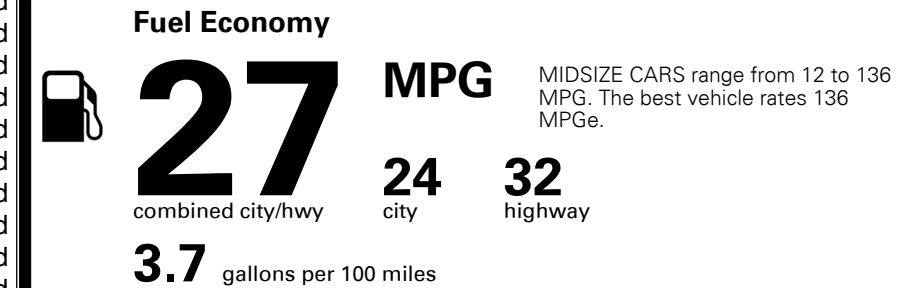

\$ 925.00

TOTAL MANUFACTURER'S SUGGESTED RETAIL PRICE ▶

\$ 26,750.00

TOTAL ADDITIONAL WEIGHT: 7.3

EPA DOT Fuel Economy and Environment

Gasoline Vehicle

You save \$0
 in fuel costs over 5 years compared to the average new vehicle.