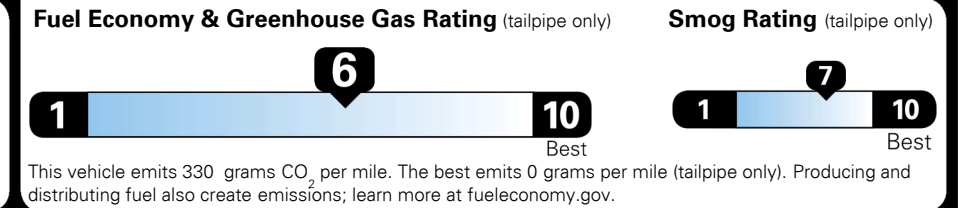

Actual results will vary for many reasons, including driving conditions and how you drive and maintain your vehicle. The average new vehicle gets 27 MPG and costs $7,500 to fuel over 5 years. Cost estimates are based on 15,000 miles per year at $ 2.70 per gallon. MPGe is miles per gasoline gallon equivalent. Vehicle emissions are a significant cause of climate change and smog.

fueleconomy.gov

Calculate personalized estimates and compare vehicles

GOVERNMENT 5-STAR SAFETY RATINGS

Overall Vehicle Score ★ ★ ★ ★ ★

Based on the combined rating of frontal, side and rollover. Should ONLY be compared to other vehicles of similar size and weight.

Frontal Driver ★ ★ ★ ★ ★

Crash Passenger ★ ★ ★ ★ ★

Based on the risk of injury in a frontal impact. Should ONLY be compared to other vehicles of similar size and weight.

Side Front seat ★ ★ ★ ★ ★

Crash Rear seat ★ ★ ★ ★ ★

Star ratings based on the risk of injury in a side impact.

Rollover ★ ★ ★ ★ ★

Star ratings based on the risk of rollover in a single-vehicle crash.

Star ratings range from 1 to 5 stars (★★★★★) with 5 being the highest.

Source: National Highway Traffic Safety Administration (NHTSA).

www.safercar.gov or 1-888-327-4236

Manufacturer's suggested retail price includes Manufacturer's recommended pre-delivery service. License and title fees, state and local taxes and other dealer installed options and accessories are not included in the manufacturer's suggested retail price.

PARTS CONTENT INFORMATION

FOR VEHICLES IN THIS CAR LINE U.S./CANADIAN PARTS CONTENT: 60 %

MAJOR SOURCES OF FOREIGN PARTS: KOREA: 40%

NOTE: PARTS CONTENT DOES NOT INCLUDE FINAL ASSEMBLY, DISTRIBUTION, OR OTHER NON-PARTS COSTS.

FOR THIS VEHICLE FINAL ASSEMBLY POINT: WEST POINT, GA, USA

COUNTRY OF ORIGIN

ENGINE: USA

TRANSMISSION: USA