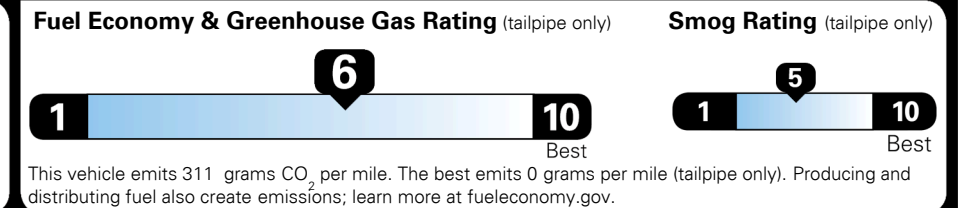

EPA DOT Fuel Economy and Environment

Gasoline Vehicle

Fuel Economy

29 MPG
combined city/hwy

25 MPG
city

35 MPG
highway

3.4 gallons per 100 miles

MIDSIZE CARS range from 12 to 136 MPG. The best vehicle rates 136 MPGe.

You save $500
in fuel costs over 5 years compared to the average new vehicle.

Annual fuel cost $1,400