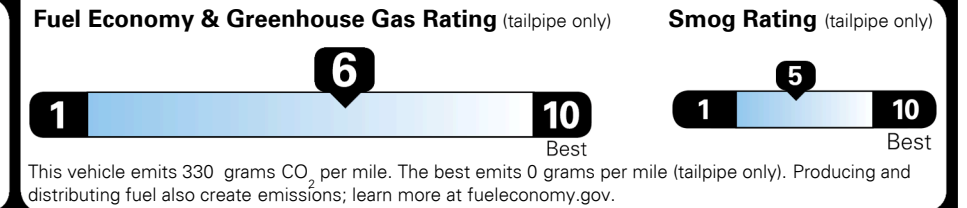

You save $0
in fuel costs over 5 years compared to the average new vehicle.

Annual fuel cost $1,500

Actual results will vary for many reasons, including driving conditions and how you drive and maintain your vehicle. The average new vehicle gets 27 MPG and costs $7,500 to fuel over 5 years. Cost estimates are based on 15,000 miles per year at $ 2.70 per gallon. MPGe is miles per gasoline gallon equivalent. Vehicle emissions are a significant cause of climate change and smog.

fuelconomy.gov

Calculate personalized estimates and compare vehicles

GOVERNMENT 5-STAR SAFETY RATINGS

PARTS CONTENT INFORMATION

Overall Vehicle Score ★★★★★
Based on the combined rating of frontal, side and rollover. Should ONLY be compared to other vehicles of similar size and weight.

FOR VEHICLES IN THIS CAR LINE U.S./CANADIAN PARTS CONTENT: 60 %

Frontal Driver ★★★★★
Crash Passenger ★★★★★
Based on the risk of injury in a frontal impact. Should ONLY be compared to other vehicles of similar size and weight.

MAJOR SOURCES OF FOREIGN PARTS: KOREA: 40%

Side Front seat ★★★★★
Crash Rear seat ★★★★★
Star ratings based on the risk of injury in a side impact.

NOTE: PARTS CONTENT DOES NOT INCLUDE FINAL ASSEMBLY, DISTRIBUTION, OR OTHER NON-PARTS COSTS.

Rollover ★★★★★
Star ratings based on the risk of rollover in a single-vehicle crash.

FOR THIS VEHICLE FINAL ASSEMBLY POINT: WEST POINT, GA, USA

Star ratings range from 1 to 5 stars (★★★★★) with 5 being the highest. Source: National Highway Traffic Safety Administration (NHTSA). www.safercar.gov or 1-888-327-4236

COUNTRY OF ORIGIN ENGINE: USA
TRANSMISSION: USA

Manufacturer's suggested retail price includes Manufacturer's recommended pre-delivery service. License and title fees, state and local taxes and other dealer installed options and accessories are not included in the manufacturer's suggested retail price.