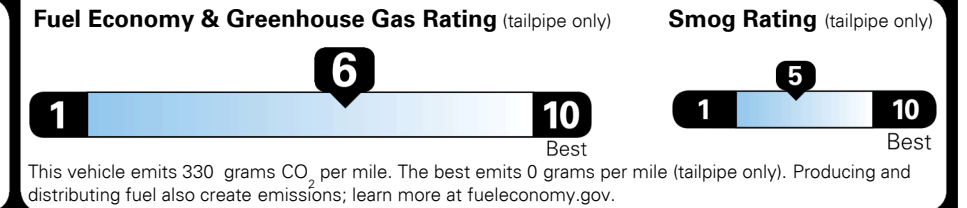

Actual results will vary for many reasons, including driving conditions and how you drive and maintain your vehicle. The average new vehicle gets 27 MPG and costs $7,500 to fuel over 5 years. Cost estimates are based on 15,000 miles per year at $ 2.70 per gallon. MPGe is miles per gasoline gallon equivalent. Vehicle emissions are a significant cause of climate change and smog.

fuelconomy.gov

Calculate personalized estimates and compare vehicles

GOVERNMENT 5-STAR SAFETY RATINGS

Overall Vehicle Score ★ ★ ★ ★ ★

Based on the combined rating of frontal, side and rollover. Should ONLY be compared to other vehicles of similar size and weight.

Frontal Driver ★ ★ ★ ★ ★

Crash Passenger ★ ★ ★ ★ ★

Based on the risk of injury in a frontal impact. Should ONLY be compared to other vehicles of similar size and weight.

Side Front seat ★ ★ ★ ★ ★

Crash Rear seat ★ ★ ★ ★ ★

Star ratings based on the risk of injury in a side impact.

Rollover ★ ★ ★ ★ ★

Star ratings based on the risk of rollover in a single-vehicle crash.

Star ratings range from 1 to 5 stars (★★★★★) with 5 being the highest.

Source: National Highway Traffic Safety Administration (NHTSA).

www.safercar.gov or 1-888-327-4236

Manufacturer's suggested retail price includes Manufacturer's recommended pre-delivery service. License and title fees, state and local taxes and other dealer installed options and accessories are not included in the manufacturer's suggested retail price.

PARTS CONTENT INFORMATION

FOR VEHICLES IN THIS CAR LINE U.S./CANADIAN PARTS CONTENT: 60 %

MAJOR SOURCES OF FOREIGN PARTS: KOREA: 40%

NOTE: PARTS CONTENT DOES NOT INCLUDE FINAL ASSEMBLY, DISTRIBUTION, OR OTHER NON-PARTS COSTS.

FOR THIS VEHICLE FINAL ASSEMBLY POINT: WEST POINT, GA, USA

COUNTRY OF ORIGIN

ENGINE: USA

TRANSMISSION: USA