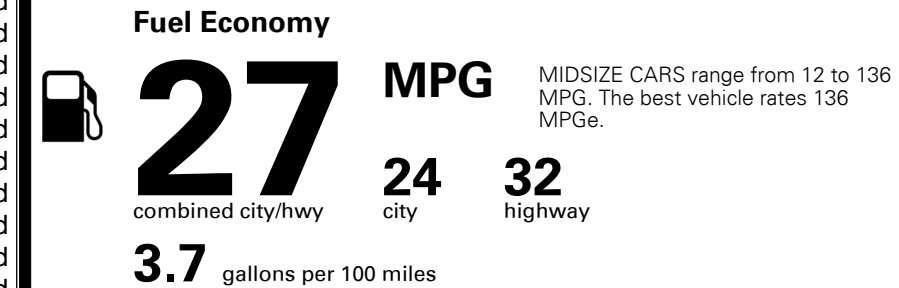

TOTAL MANUFACTURER'S SUGGESTED RETAIL PRICE ▶

\$ 25,800.00

TOTAL ADDITIONAL WEIGHT: 7.8

#1 MASS MARKET BRAND IN
 J.D. POWER INITIAL QUALITY,
 5 YEARS IN A ROW.

GIVE IT EVERYTHING

For J.D. Power 2019 award information, go to jdpower.com/awards for more details.

EPA DOT Fuel Economy and Environment

Gasoline Vehicle

You save \$0
 in fuel costs
 over 5 years
 compared to the
 average new vehicle.

Annual fuel cost
\$1,500

Actual results will vary for many reasons, including driving conditions and how you drive and maintain your vehicle. The average new vehicle gets 27 MPG and costs \$7,500 to fuel over 5 years. Cost estimates are based on 15,000 miles per year at \$ 2.70 per gallon. MPGe is miles per gasoline gallon equivalent. Vehicle emissions are a significant cause of climate change and smog.