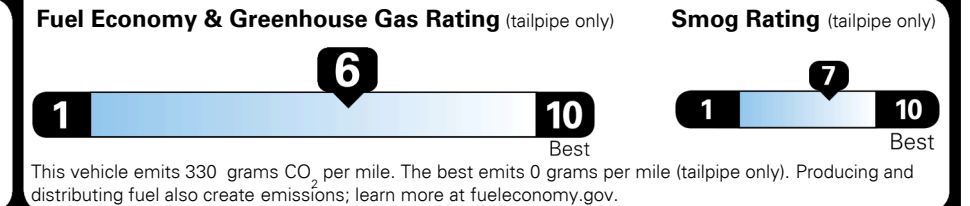

TOTAL MANUFACTURER'S SUGGESTED RETAIL PRICE ▶

\$ 25,800.00

TOTAL ADDITIONAL WEIGHT: 7.8

#1 MASS MARKET BRAND IN
 J.D. POWER INITIAL QUALITY,
 5 YEARS IN A ROW.

GIVE IT EVERYTHING

For J.D. Power 2019 award information, go to jdpower.com/awards for more details.

EPA DOT Fuel Economy and Environment

Gasoline Vehicle

You save \$0
 in fuel costs
 over 5 years
 compared to the
 average new vehicle.

Annual fuel cost
\$1,500

Actual results will vary for many reasons, including driving conditions and how you drive and maintain your vehicle. The average new vehicle gets 27 MPG and costs \$7,500 to fuel over 5 years. Cost estimates are based on 15,000 miles per year at \$ 2.70 per gallon. MPGe is miles per gasoline gallon equivalent. Vehicle emissions are a significant cause of climate change and smog.