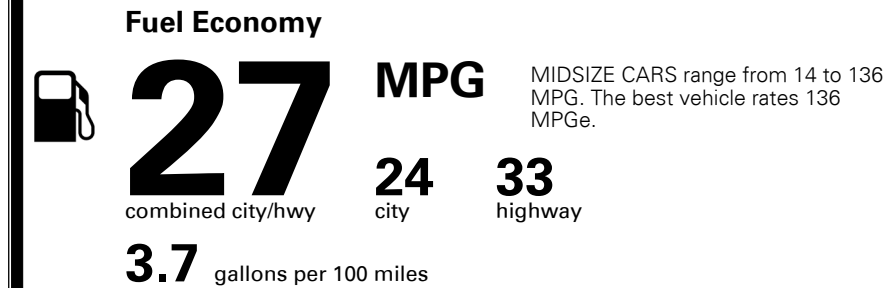

\$ 25,200.00

INLAND FREIGHT AND HANDLING

\$ 925.00

TOTAL MANUFACTURER'S SUGGESTED RETAIL PRICE ▶

\$ 26,125.00

TOTAL ADDITIONAL WEIGHT: 14.5

EPA DOT Fuel Economy and Environment

Gasoline Vehicle