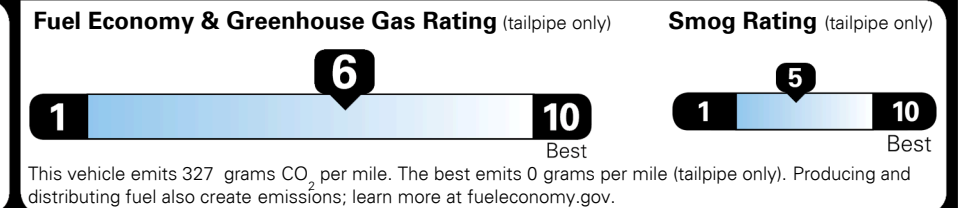

Actual results will vary for many reasons, including driving conditions and how you drive and maintain your vehicle. The average new vehicle gets 27 MPG and costs $7,000 to fuel over 5 years. Cost estimates are based on 15,000 miles per year at $ 2.55 per gallon. MPGe is miles per gasoline gallon equivalent. Vehicle emissions are a significant cause of climate change and smog.

fueleconomy.gov

Calculate personalized estimates and compare vehicles

GOVERNMENT 5-STAR SAFETY RATINGS

Overall Vehicle Score ★★★★★

Based on the combined rating of frontal, side and rollover. Should ONLY be compared to other vehicles of similar size and weight.

Frontal Crash Driver ★★★★★

Frontal Crash Passenger ★★★★★

Based on the risk of injury in a frontal impact. Should ONLY be compared to other vehicles of similar size and weight.

Side Crash Front seat ★★★★★

Side Crash Rear seat ★★★★★

Star ratings based on the risk of injury in a side impact.

Rollover ★★★★★

Star ratings based on the risk of rollover in a single-vehicle crash.

Star ratings range from 1 to 5 stars (★★★★★) with 5 being the highest.

Source: National Highway Traffic Safety Administration (NHTSA).

www.safercar.gov or 1-888-327-4236

Manufacturer's suggested retail price includes Manufacturer's recommended pre-delivery service. License and title fees, state and local taxes and other dealer installed options and accessories are not included in the manufacturer's suggested retail price.

PARTS CONTENT INFORMATION

FOR VEHICLES IN THIS CAR LINE U.S./CANADIAN PARTS CONTENT: 56 %

MAJOR SOURCES OF FOREIGN PARTS: KOREA: 42%

NOTE: PARTS CONTENT DOES NOT INCLUDE FINAL ASSEMBLY, DISTRIBUTION, OR OTHER NON-PARTS COSTS.

FOR THIS VEHICLE FINAL ASSEMBLY POINT: WEST POINT, GA, USA

COUNTRY OF ORIGIN

ENGINE: USA

TRANSMISSION: USA