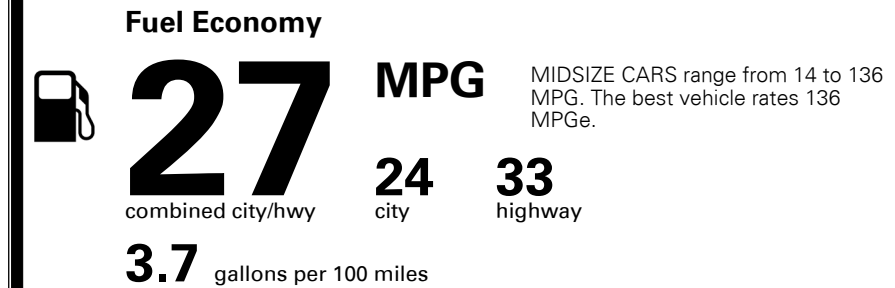

MSRP INCLUDING OPTIONS \$ 23,715.00

INLAND FREIGHT AND HANDLING \$ 925.00

TOTAL MANUFACTURER'S SUGGESTED RETAIL PRICE ▶ \$ 24,640.00

EPA DOT Fuel Economy and Environment

Gasoline Vehicle

You save \$0
 in fuel costs over 5 years compared to the average new vehicle.