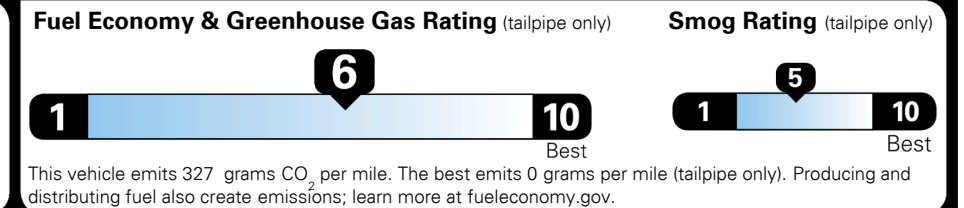

You save $0
in fuel costs over 5 years compared to the average new vehicle.

Annual fuel cost $1,400

Actual results will vary for many reasons, including driving conditions and how you drive and maintain your vehicle. The average new vehicle gets 27 MPG and costs $7,000 to fuel over 5 years. Cost estimates are based on 15,000 miles per year at $ 2.55 per gallon. MPGe is miles per gasoline gallon equivalent. Vehicle emissions are a significant cause of climate change and smog.

fueleconomy.gov

Calculate personalized estimates and compare vehicles

GOVERNMENT 5-STAR SAFETY RATINGS

Overall Vehicle Score ★ ★ ★ ★ ★
Based on the combined rating of frontal, side and rollover. Should ONLY be compared to other vehicles of similar size and weight.

Frontal	Driver	★ ★ ★ ★ ★
Crash	Passenger	★ ★ ★ ★ ★
Side	Front seat	★ ★ ★ ★ ★
Crash	Rear seat	★ ★ ★ ★ ★
Rollover		★ ★ ★ ★ ★

Star ratings based on the risk of injury in a frontal impact. Should ONLY be compared to other vehicles of similar size and weight.

Star ratings based on the risk of injury in a side impact.

Star ratings based on the risk of rollover in a single-vehicle crash.

Star ratings range from 1 to 5 stars (★★★★★) with 5 being the highest.
Source: National Highway Traffic Safety Administration (NHTSA).
www.safercar.gov or 1-888-327-4236

Manufacturer's suggested retail price includes Manufacturer's recommended pre-delivery service. License and title fees, state and local taxes and other dealer installed options and accessories are not included in the manufacturer's suggested retail price.

PARTS CONTENT INFORMATION

FOR VEHICLES IN THIS CAR LINE U.S./CANADIAN PARTS CONTENT: 56 %

MAJOR SOURCES OF FOREIGN PARTS: KOREA: 42%

NOTE: PARTS CONTENT DOES NOT INCLUDE FINAL ASSEMBLY, DISTRIBUTION, OR OTHER NON-PARTS COSTS.

FOR THIS VEHICLE FINAL ASSEMBLY POINT: WEST POINT, GA, USA

COUNTRY OF ORIGIN
ENGINE: USA
TRANSMISSION: USA

TOTAL ADDITIONAL WEIGHT: 16.1