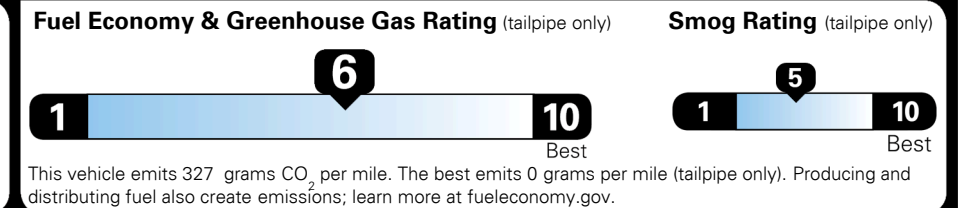

Actual results will vary for many reasons, including driving conditions and how you drive and maintain your vehicle. The average new vehicle gets 27 MPG and costs $7,000 to fuel over 5 years. Cost estimates are based on 15,000 miles per year at $ 2.55 per gallon. MPGe is miles per gasoline gallon equivalent. Vehicle emissions are a significant cause of climate change and smog.

fueleconomy.gov

Calculate personalized estimates and compare vehicles

GOVERNMENT 5-STAR SAFETY RATINGS

Overall Vehicle Score ★ ★ ★ ★ ★

Based on the combined rating of frontal, side and rollover. Should ONLY be compared to other vehicles of similar size and weight.

Frontal Driver ★ ★ ★ ★ ★

Crash Passenger ★ ★ ★ ★ ★

Based on the risk of injury in a frontal impact. Should ONLY be compared to other vehicles of similar size and weight.

Side Front seat ★ ★ ★ ★ ★

Crash Rear seat ★ ★ ★ ★ ★

Star ratings based on the risk of injury in a side impact.

Rollover ★ ★ ★ ★ ★

Star ratings based on the risk of rollover in a single-vehicle crash.

Star ratings range from 1 to 5 stars (★★★★★) with 5 being the highest.

Source: National Highway Traffic Safety Administration (NHTSA).

www.safercar.gov or 1-888-327-4236

Manufacturer's suggested retail price includes Manufacturer's recommended pre-delivery service. License and title fees, state and local taxes and other dealer installed options and accessories are not included in the manufacturer's suggested retail price.

PARTS CONTENT INFORMATION

FOR VEHICLES IN THIS CAR LINE U.S./CANADIAN PARTS CONTENT: 56 %

MAJOR SOURCES OF FOREIGN PARTS: KOREA: 42%

NOTE: PARTS CONTENT DOES NOT INCLUDE FINAL ASSEMBLY, DISTRIBUTION, OR OTHER NON-PARTS COSTS.

FOR THIS VEHICLE FINAL ASSEMBLY POINT: WEST POINT, GA, USA

COUNTRY OF ORIGIN

ENGINE: USA

TRANSMISSION: USA