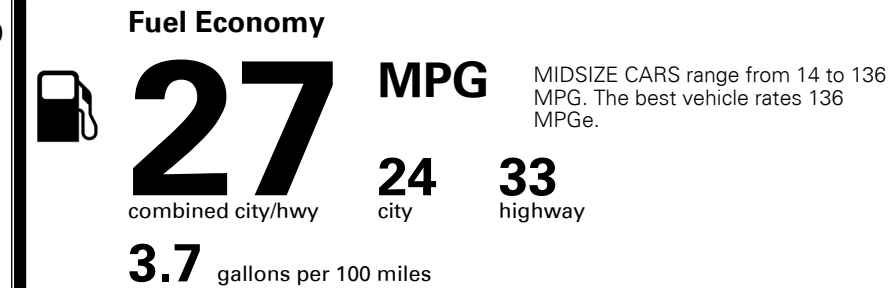

\$ 920.00

TOTAL MANUFACTURER'S SUGGESTED RETAIL PRICE ▶

\$ 25,950.00

TOTAL ADDITIONAL WEIGHT: 7.3

EPA DOT Fuel Economy and Environment

Gasoline Vehicle

You save \$0
 in fuel costs over 5 years compared to the average new vehicle.