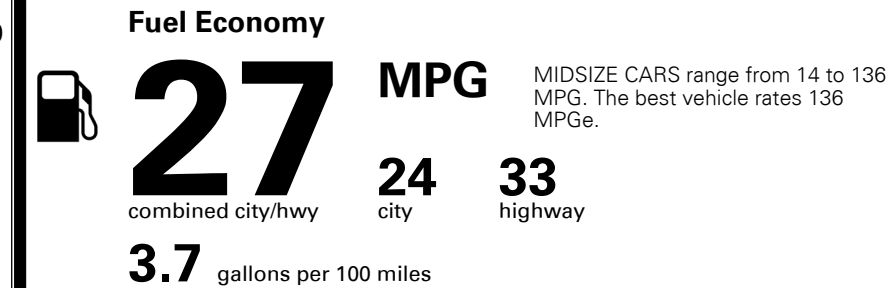

## EPA DOT Fuel Economy and Environment

Gasoline Vehicle

**You save \$0**  
 in fuel costs over 5 years compared to the average new vehicle.

Annual fuel cost  
**\$1,400**

Actual results will vary for many reasons, including driving conditions and how you drive and maintain your vehicle. The average new vehicle gets 27 MPG and costs \$7,000 to fuel over 5 years. Cost estimates are based on 15,000 miles per year at \$ 2.55 per gallon. MPGe is miles per gasoline gallon equivalent. Vehicle emissions are a significant cause of climate change and smog.