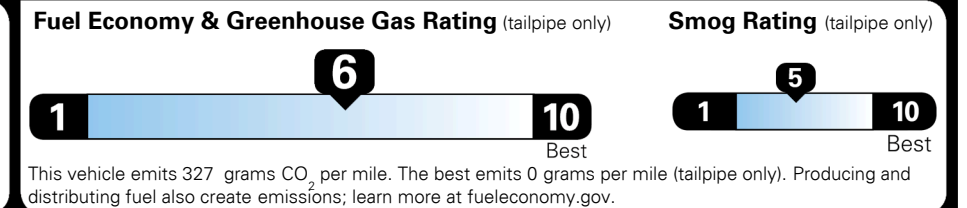

## EPA DOT Fuel Economy and Environment

Gasoline Vehicle

**You save \$0**  
 in fuel costs over 5 years compared to the average new vehicle.

Annual fuel cost  
**\$1,400**

Actual results will vary for many reasons, including driving conditions and how you drive and maintain your vehicle. The average new vehicle gets 27 MPG and costs \$7,000 to fuel over 5 years. Cost estimates are based on 15,000 miles per year at \$ 2.55 per gallon. MPGe is miles per gasoline gallon equivalent. Vehicle emissions are a significant cause of climate change and smog.