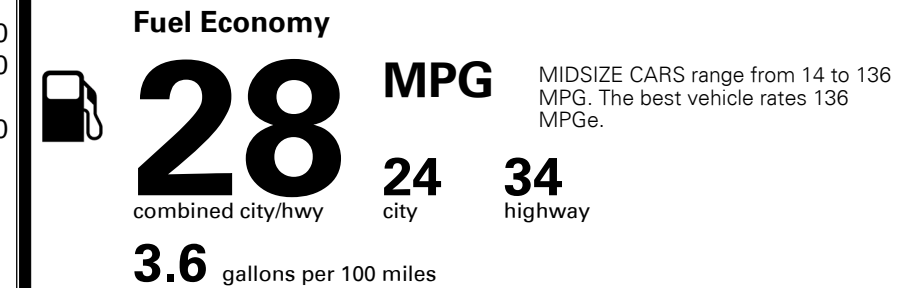

WARRANTY
10 Year/100,000 Mile Limited Powertrain Warranty
5 Year/60,000 Mile Limited Basic Warranty
5 Year/60,000 Mile Roadside Assistance
*Ask dealer for details

MANUFACTURER'S SUGGESTED RETAIL PRICE ▶

$ 22,600.00

ADDITIONAL INSTALLED EQUIPMENT:
(In addition to or in place of standard features)
Snow White Pearl Paint $395.00
LX Wheel & Tire Upgrade $150.00
- 17" Alloy Wheels & Tires $135.00
Carpeted Floor Mats

MSRP INCLUDING OPTIONS

$ 23,280.00

INLAND FREIGHT AND HANDLING

$ 895.00

TOTAL MANUFACTURER'S SUGGESTED RETAIL PRICE ▶

$ 24,175.00

TOTAL ADDITIONAL WEIGHT: 7.3

EPA DOT Fuel Economy and Environment

Gasoline Vehicle

You save $250
in fuel costs over 5 years compared to the average new vehicle.

Annual fuel cost
$1,300