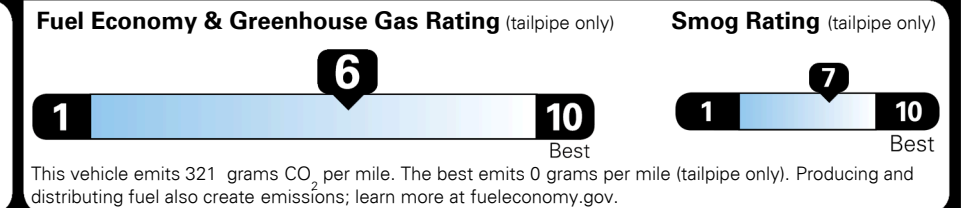

Actual results will vary for many reasons, including driving conditions and how you drive and maintain your vehicle. The average new vehicle gets 27 MPG and costs $6,750 to fuel over 5 years. Cost estimates are based on 15,000 miles per year at $ 2.40 per gallon. MPGe is miles per gasoline gallon equivalent. Vehicle emissions are a significant cause of climate change and smog.

fueleconomy.gov

Calculate personalized estimates and compare vehicles

GOVERNMENT 5-STAR SAFETY RATINGS

Overall Vehicle Score ★ ★ ★ ★ ★

Based on the combined rating of frontal, side and rollover. Should ONLY be compared to other vehicles of similar size and weight.

Frontal Driver ★ ★ ★ ★ ★

Crash Passenger ★ ★ ★ ★ ★

Based on the risk of injury in a frontal impact. Should ONLY be compared to other vehicles of similar size and weight.

Side Front seat ★ ★ ★ ★ ★

Crash Rear seat ★ ★ ★ ★ ★

Star ratings based on the risk of injury in a side impact.

Rollover ★ ★ ★ ★ ★

Star ratings based on the risk of rollover in a single-vehicle crash.

Star ratings range from 1 to 5 stars (★★★★★) with 5 being the highest.

Source: National Highway Traffic Safety Administration (NHTSA).

www.safercar.gov or 1-888-327-4236

Manufacturer's suggested retail price includes Manufacturer's recommended pre-delivery service. License and title fees, state and local taxes and other dealer installed options and accessories are not included in the manufacturer's suggested retail price.

PARTS CONTENT INFORMATION

FOR VEHICLES IN THIS CAR LINE U.S./CANADIAN PARTS CONTENT: 49 %

MAJOR SOURCES OF FOREIGN PARTS: KOREA: 51%

NOTE: PARTS CONTENT DOES NOT INCLUDE FINAL ASSEMBLY, DISTRIBUTION, OR OTHER NON-PARTS COSTS.

FOR THIS VEHICLE FINAL ASSEMBLY POINT: WEST POINT, GA, USA

COUNTRY OF ORIGIN

ENGINE: USA

TRANSMISSION: USA