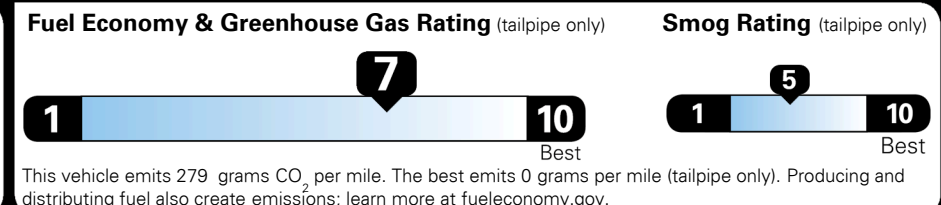

EPA DOT Fuel Economy and Environment

Gasoline Vehicle

Fuel Economy
32 MPG
combined city/hwy
29 city
37 highway
3.1 gallons per 100 miles
MIDSIZE CARS range from 13 to 136 MPG. The best vehicle rates 136 MPGe.

You save $1,250
in fuel costs over 5 years compared to the average new vehicle.

Annual fuel cost $1,100