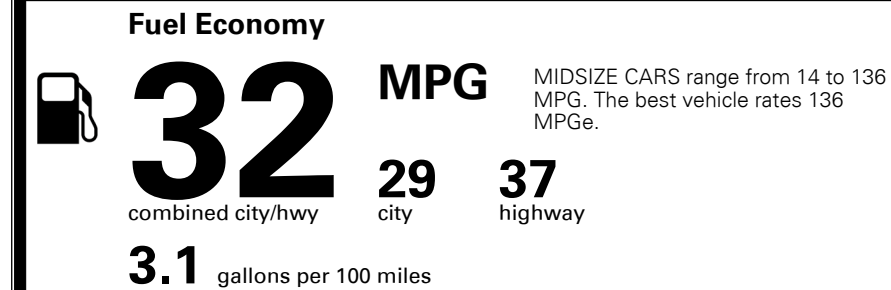

**EPA DOT Fuel Economy and Environment**

Gasoline Vehicle

**You save \$1,250**  
 in fuel costs over 5 years compared to the average new vehicle.

**Annual fuel cost \$1,100**

Actual results will vary for many reasons, including driving conditions and how you drive and maintain your vehicle. The average new vehicle gets 27 MPG and costs \$6,750 to fuel over 5 years. Cost estimates are based on 15,000 miles per year at \$ 2.40 per gallon. MPGe is miles per gasoline gallon equivalent. Vehicle emissions are a significant cause of climate change and smog.