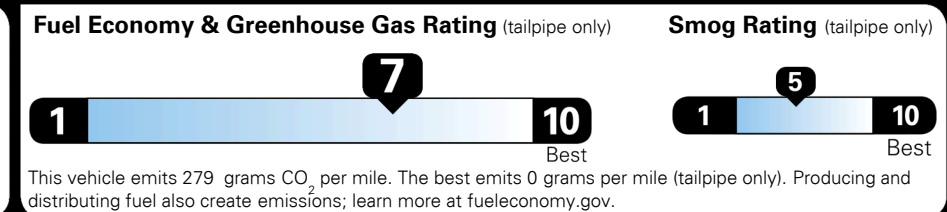

\$ 0.00

MSRP INCLUDING OPTIONS

\$ 0.00

INLAND FREIGHT AND HANDLING

\$ 0.00

**TOTAL MANUFACTURER'S SUGGESTED RETAIL PRICE ▶**

\$ 0.00

TOTAL ADDITIONAL WEIGHT:

**EPA DOT Fuel Economy and Environment**

Gasoline Vehicle

**You save \$1,250**  
 in fuel costs over 5 years compared to the average new vehicle.

**Annual fuel cost \$1,100**

Actual results will vary for many reasons, including driving conditions and how you drive and maintain your vehicle. The average new vehicle gets 27 MPG and costs \$6,750 to fuel over 5 years. Cost estimates are based on 15,000 miles per year at \$ 2.40 per gallon. MPGe is miles per gasoline gallon equivalent. Vehicle emissions are a significant cause of climate change and smog.