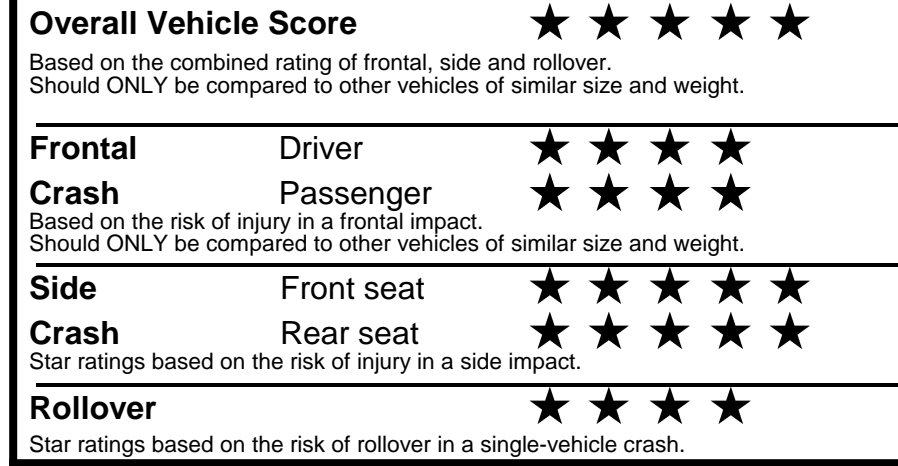

**fueleconomy.gov**

Calculate personalized estimates and compare vehicles

**GOVERNMENT 5-STAR SAFETY RATINGS**

Star ratings range from 1 to 5 stars (★★★★★) with 5 being the highest. Source: National Highway Traffic Safety Administration (NHTSA). [www.safercar.gov](http://www.safercar.gov) or 1-888-327-4236