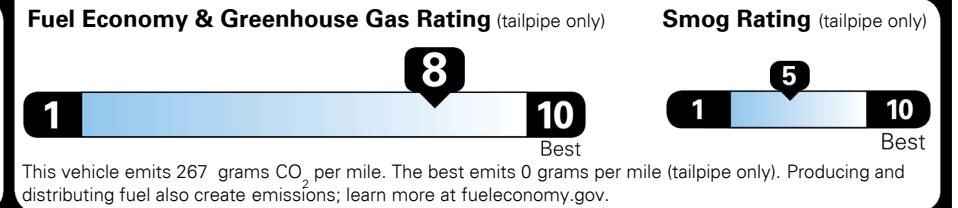

EPA DOT Fuel Economy and Environment

Gasoline Vehicle

Fuel Economy
34 MPG
combined city/hwy
30 city
40 highway
2.9 gallons per 100 miles

MIDSIZE CARS range from 14 to 136 MPG. The best vehicle rates MPGe.

You save $1,500
in fuel costs over 5 years compared to the average new vehicle.

Annual fuel cost $1,100