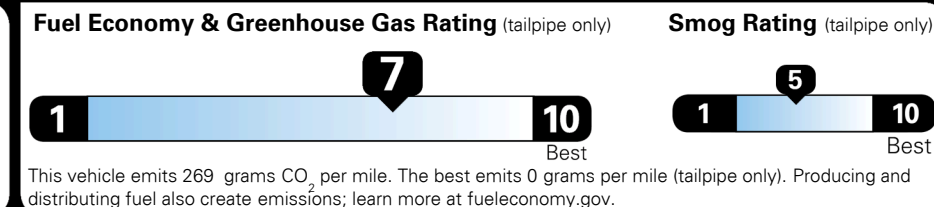

Actual results will vary for many reasons, including driving conditions and how you drive and maintain your vehicle. The average new vehicle gets 27 MPG and costs $7,500 to fuel over 5 years. Cost estimates are based on 15,000 miles per year at $ 2.70 per gallon. MPGe is miles per gasoline gallon equivalent. Vehicle emissions are a significant cause of climate change and smog.

fueleconomy.gov

Calculate personalized estimates and compare vehicles

GOVERNMENT 5-STAR SAFETY RATINGS

Overall Vehicle Score ★ ★ ★ ★ ▲

Based on the combined rating of frontal, side and rollover. Should ONLY be compared to other vehicles of similar size and weight. ▲ Safety Concern: Visit www.safercar.gov or call 1-888-327-4236 for more details.

Frontal Driver ★ ★ ★ ★

Crash Passenger ★ ★ ★

Based on the risk of injury in a frontal impact. Should ONLY be compared to other vehicles of similar size and weight.

Side Front seat ★ ★ ★ ★ ★

Crash Rear seat ★ ★ ★ ★ ★ ▲

Star ratings based on the risk of injury in a side impact.

Rollover ★ ★ ★ ★

Star ratings based on the risk of rollover in a single-vehicle crash.

Star ratings range from 1 to 5 stars (★★★★★) with 5 being the highest.

Source: National Highway Traffic Safety Administration (NHTSA).

www.safercar.gov or 1-888-327-4236

Manufacturer's suggested retail price includes Manufacturer's recommended pre-delivery service. License and title fees, state and local taxes and other dealer installed options and accessories are not included in the manufacturer's suggested retail price.

PARTS CONTENT INFORMATION

FOR VEHICLES IN THIS CAR LINE U.S./CANADIAN PARTS CONTENT: 3 %

MAJOR SOURCES OF FOREIGN PARTS:
MEXICO: 64%
KOREA: 33%

NOTE: PARTS CONTENT DOES NOT INCLUDE FINAL ASSEMBLY, DISTRIBUTION, OR OTHER NON-PARTS COSTS.

FOR THIS VEHICLE FINAL ASSEMBLY POINT:
PESQUERIA, NL, MEXICO

COUNTRY OF ORIGIN

ENGINE: MEXICO

TRANSMISSION: MEXICO