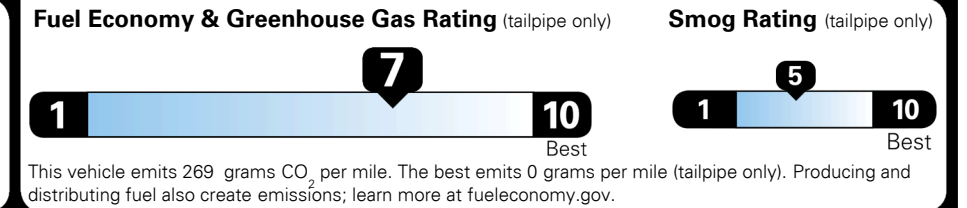

Actual results will vary for many reasons, including driving conditions and how you drive and maintain your vehicle. The average new vehicle gets 27 MPG and costs $7,500 to fuel over 5 years. Cost estimates are based on 15,000 miles per year at $ 2.70 per gallon. MPGe is miles per gasoline gallon equivalent. Vehicle emissions are a significant cause of climate change and smog.

fuel economy.gov

Calculate personalized estimates and compare vehicles

GOVERNMENT 5-STAR SAFETY RATINGS

Overall Vehicle Score		★★★★★▲
Based on the combined rating of frontal, side and rollover. Should ONLY be compared to other vehicles of similar size and weight. ▲ Safety Concern: Visit www.safercar.gov or call 1-888-327-4236 for more details.		
Frontal	Driver	★★★★★
Crash	Passenger	★★★★★
Based on the risk of injury in a frontal impact. Should ONLY be compared to other vehicles of similar size and weight.		
Side	Front seat	★★★★★
Crash	Rear seat	★★★★★▲
Star ratings based on the risk of injury in a side impact.		
Rollover		★★★★★
Star ratings based on the risk of rollover in a single-vehicle crash.		

Star ratings range from 1 to 5 stars (★★★★★) with 5 being the highest.
Source: National Highway Traffic Safety Administration (NHTSA).
www.safercar.gov or 1-888-327-4236

Manufacturer's suggested retail price includes Manufacturer's recommended pre-delivery service. License and title fees, state and local taxes and other dealer installed options and accessories are not included in the manufacturer's suggested retail price.

PARTS CONTENT INFORMATION

FOR VEHICLES IN THIS CAR LINE U.S./CANADIAN
PARTS CONTENT: 3 %

MAJOR SOURCES OF FOREIGN PARTS:
MEXICO: 64%
KOREA: 33%

NOTE: PARTS CONTENT DOES NOT INCLUDE FINAL ASSEMBLY, DISTRIBUTION, OR OTHER NON-PARTS COSTS.

FOR THIS VEHICLE
FINAL ASSEMBLY POINT:
PESQUERIA, NL, MEXICO

COUNTRY OF ORIGIN

ENGINE: MEXICO
TRANSMISSION: MEXICO