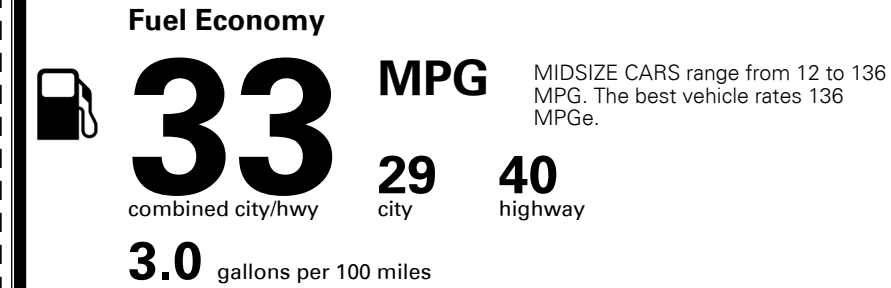

Gasoline Vehicle

You save
\$1,250
 in fuel costs
 over 5 years
 compared to the
 average new vehicle.

Annual fuel cost
\$1,250

Actual results will vary for many reasons, including driving conditions and how you drive and maintain your vehicle. The average new vehicle gets 27 MPG and costs \$7,500 to fuel over 5 years. Cost estimates are based on 15,000 miles per year at \$ 2.70 per gallon. MPGe is miles per gasoline gallon equivalent. Vehicle emissions are a significant cause of climate change and smog.