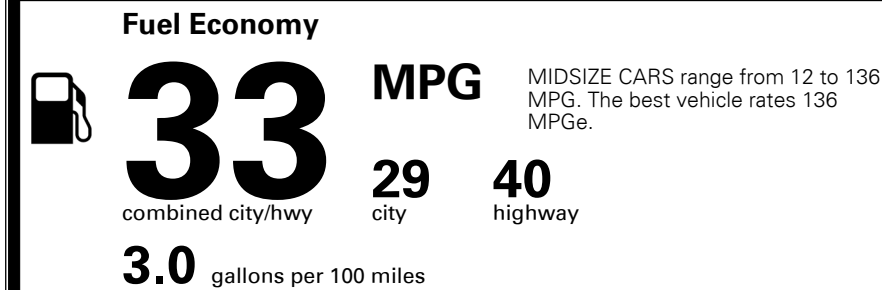

Gasoline Vehicle

You save
\$1,250
 in fuel costs
 over 5 years
 compared to the
 average new vehicle.

Annual fuel cost
\$1,250

This vehicle emits 269 grams CO₂ per mile. The best emits 0 grams per mile (tailpipe only). Producing and distributing fuel also create emissions; learn more at fuel economy.gov.