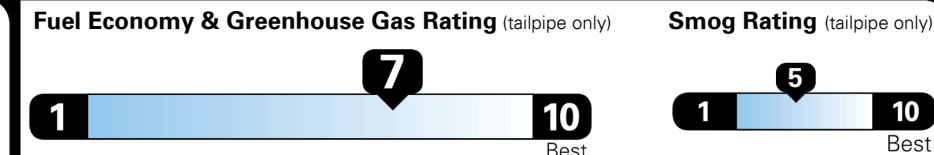

Gasoline Vehicle

You save
\$1,250
 in fuel costs
 over 5 years
 compared to the
 average new vehicle.

Annual fuel cost
\$1,250

This vehicle emits 269 grams CO₂ per mile. The best emits 0 grams per mile (tailpipe only). Producing and distributing fuel also create emissions; learn more at fuel economy.gov.