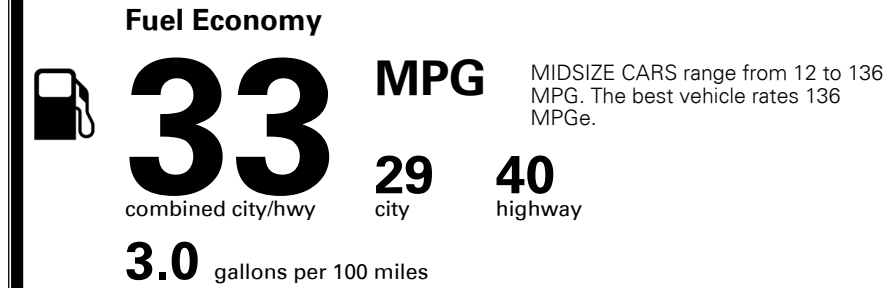

\$295.00

\$ 22,285.00

\$ 925.00

\$ 23,210.00

**EPA DOT Fuel Economy and Environment**

Gasoline Vehicle

**You save \$1,250**  
 in fuel costs over 5 years compared to the average new vehicle.

**Annual fuel cost \$1,250**