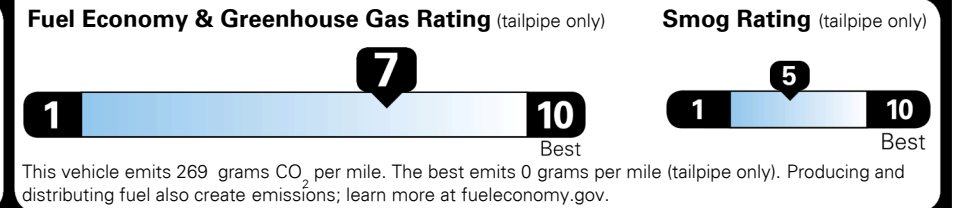

\$295.00

\$ 22,285.00

\$ 925.00

\$ 23,210.00

**EPA DOT Fuel Economy and Environment**

Gasoline Vehicle

**You save \$1,250**  
 in fuel costs over 5 years compared to the average new vehicle.

**Annual fuel cost \$1,250**