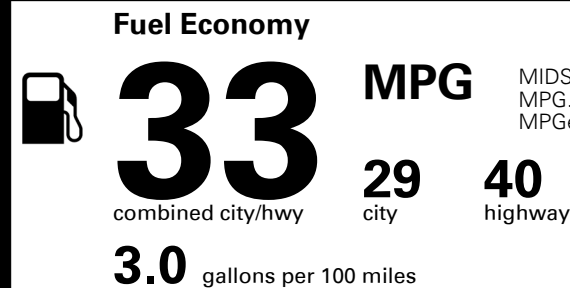

\$ 925.00

TOTAL MANUFACTURER'S SUGGESTED RETAIL PRICE ▶

\$ 23,345.00

TOTAL ADDITIONAL WEIGHT: 6.9

#1 MASS MARKET BRAND IN
 J.D. POWER INITIAL QUALITY,
 5 YEARS IN A ROW.

GIVE IT EVERYTHING **KIA**

For J.D. Power 2019 award information, go to jdpower.com/awards for more details.

EPA DOT Fuel Economy and Environment

Gasoline Vehicle

You save
\$1,250
 in fuel costs
 over 5 years
 compared to the
 average new vehicle.

Annual fuel cost
\$1,250

This vehicle emits 269 grams CO₂ per mile. The best emits 0 grams per mile (tailpipe only). Producing and distributing fuel also create emissions; learn more at fuel economy.gov.