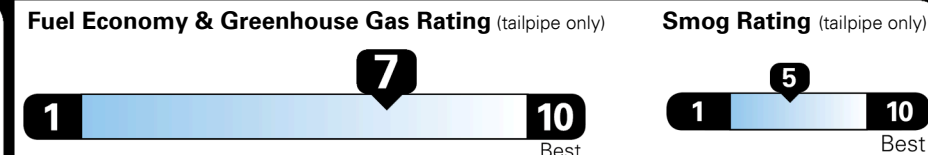

- Aurora Black Paint
- EX Gray Interior Color Package
- Gray Two-Tone Seats
- Premium Black Headliner Material
- Carpeted Floor Mats

\$295.00
 Included
 \$135.00

MSRP INCLUDING OPTIONS

\$ 22,420.00

INLAND FREIGHT AND HANDLING

\$ 925.00

TOTAL MANUFACTURER'S SUGGESTED RETAIL PRICE ▶

\$ 23,345.00

TOTAL ADDITIONAL WEIGHT: 6.9

#1 MASS MARKET BRAND IN
 J.D. POWER INITIAL QUALITY,
 5 YEARS IN A ROW.

GIVE IT EVERYTHING **KIA**

For J.D. Power 2019 award information, go to jdpower.com/awards for more details.

EPA DOT Fuel Economy and Environment

Gasoline Vehicle

You save
\$1,250
 in fuel costs
 over 5 years
 compared to the
 average new vehicle.

Annual fuel cost
\$1,250

This vehicle emits 269 grams CO₂ per mile. The best emits 0 grams per mile (tailpipe only). Producing and distributing fuel also create emissions; learn more at fuel economy.gov.