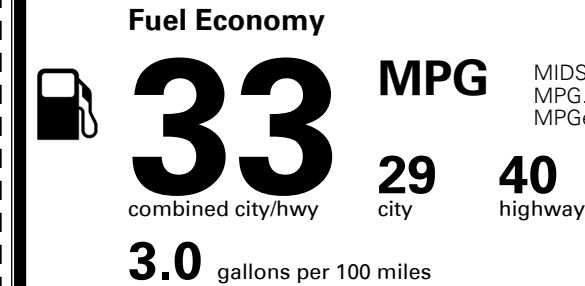

\$195.00
 \$135.00

MSRP INCLUDING OPTIONS

\$ 22,320.00

INLAND FREIGHT AND HANDLING

\$ 925.00

TOTAL MANUFACTURER'S SUGGESTED RETAIL PRICE ▶

\$ 23,245.00

#1 MASS MARKET BRAND IN
 J.D. POWER INITIAL QUALITY,
 5 YEARS IN A ROW.

GIVE IT EVERYTHING KIA

For J.D. Power 2019 award information, go to jdpower.com/awards for more details.

EPA DOT Fuel Economy and Environment

Gasoline Vehicle

MIDSIZE CARS range from 12 to 136 MPG. The best vehicle rates 136 MPG.

You save
\$1,250
 in fuel costs
 over 5 years
 compared to the
 average new vehicle.

Annual fuel cost
\$1,250

Fuel Economy & Greenhouse Gas Rating (tailpipe only)

Smog Rating (tailpipe only)

This vehicle emits 269 grams CO₂ per mile. The best emits 0 grams per mile (tailpipe only). Producing and distributing fuel also create emissions; learn more at fuelconomy.gov.