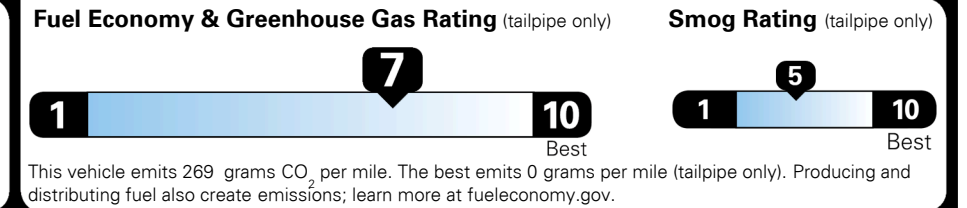

\$295.00

MSRP INCLUDING OPTIONS

\$ 22,285.00

INLAND FREIGHT AND HANDLING

\$ 925.00

TOTAL MANUFACTURER'S SUGGESTED RETAIL PRICE ▶

\$ 23,210.00

TOTAL ADDITIONAL WEIGHT:

EPA DOT Fuel Economy and Environment

Gasoline Vehicle

You save
\$1,250
 in fuel costs
 over 5 years
 compared to the
 average new vehicle.

Annual fuel cost
\$1,250

Actual results will vary for many reasons, including driving conditions and how you drive and maintain your vehicle. The average new vehicle gets 27 MPG and costs \$7,500 to fuel over 5 years. Cost estimates are based on 15,000 miles per year at \$ 2.70 per gallon. MPGe is miles per gasoline gallon equivalent. Vehicle emissions are a significant cause of climate change and smog.