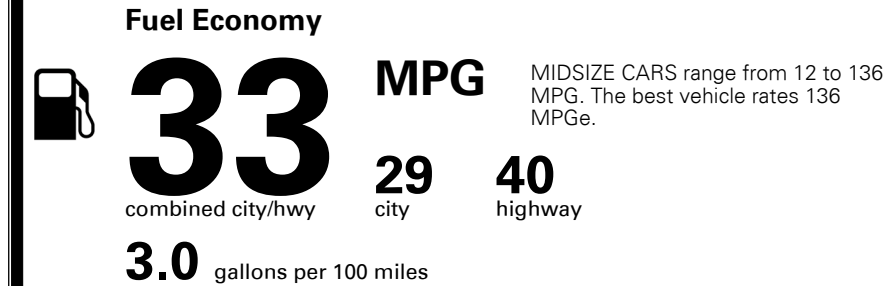

\$295.00

MSRP INCLUDING OPTIONS

\$ 22,285.00

INLAND FREIGHT AND HANDLING

\$ 925.00

TOTAL MANUFACTURER'S SUGGESTED RETAIL PRICE ▶

\$ 23,210.00

TOTAL ADDITIONAL WEIGHT:

EPA DOT Fuel Economy and Environment

Gasoline Vehicle

You save
\$1,250
 in fuel costs
 over 5 years
 compared to the
 average new vehicle.

Annual fuel cost
\$1,250

Actual results will vary for many reasons, including driving conditions and how you drive and maintain your vehicle. The average new vehicle gets 27 MPG and costs \$7,500 to fuel over 5 years. Cost estimates are based on 15,000 miles per year at \$ 2.70 per gallon. MPGe is miles per gasoline gallon equivalent. Vehicle emissions are a significant cause of climate change and smog.