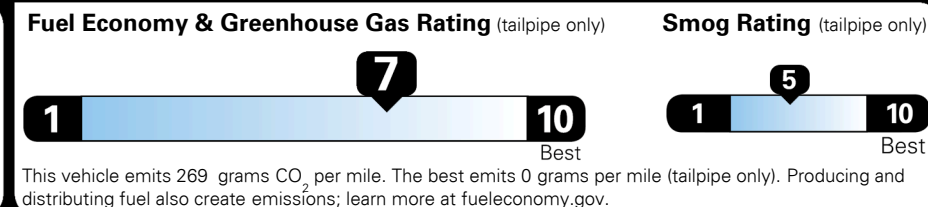

Actual results will vary for many reasons, including driving conditions and how you drive and maintain your vehicle. The average new vehicle gets 27 MPG and costs $7,500 to fuel over 5 years. Cost estimates are based on 15,000 miles per year at $ 2.70 per gallon. MPGe is miles per gasoline gallon equivalent. Vehicle emissions are a significant cause of climate change and smog.

fueleconomy.gov

Calculate personalized estimates and compare vehicles

GOVERNMENT 5-STAR SAFETY RATINGS

Overall Vehicle Score ★ ★ ★ ★ ▲

Based on the combined rating of frontal, side and rollover. Should ONLY be compared to other vehicles of similar size and weight. ▲ Safety Concern: Visit www.safercar.gov or call 1-888-327-4236 for more details.

Frontal	Driver	★ ★ ★ ★
Crash	Passenger	★ ★ ★
Side	Front seat	★ ★ ★ ★ ★
Crash	Rear seat	★ ★ ★ ★ ★ ▲
Rollover		★ ★ ★ ★

Star ratings based on the risk of injury in a frontal impact. Should ONLY be compared to other vehicles of similar size and weight.

Star ratings based on the risk of injury in a side impact.

Star ratings based on the risk of rollover in a single-vehicle crash.

Star ratings range from 1 to 5 stars (★★★★★) with 5 being the highest. Source: National Highway Traffic Safety Administration (NHTSA). www.safercar.gov or 1-888-327-4236

Manufacturer's suggested retail price includes Manufacturer's recommended pre-delivery service. License and title fees, state and local taxes and other dealer installed options and accessories are not included in the manufacturer's suggested retail price.

PARTS CONTENT INFORMATION

FOR VEHICLES IN THIS CAR LINE U.S./CANADIAN PARTS CONTENT: 3 %

MAJOR SOURCES OF FOREIGN PARTS:
MEXICO: 64%
KOREA: 33%

NOTE: PARTS CONTENT DOES NOT INCLUDE FINAL ASSEMBLY, DISTRIBUTION, OR OTHER NON-PARTS COSTS.

FOR THIS VEHICLE FINAL ASSEMBLY POINT: PESQUERIA, NL, MEXICO

COUNTRY OF ORIGIN

ENGINE: MEXICO
TRANSMISSION: MEXICO