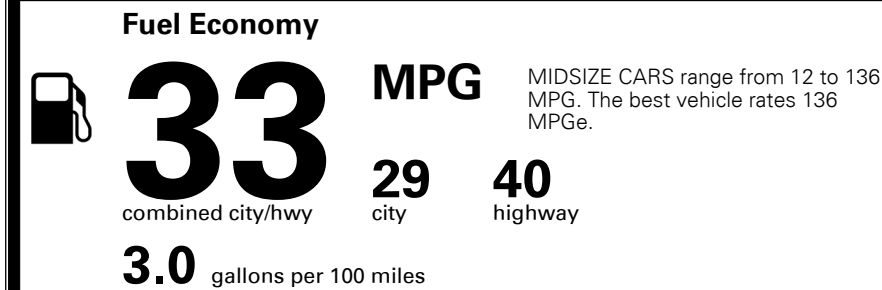

\$ 22,515.00

INLAND FREIGHT AND HANDLING

\$ 925.00

TOTAL MANUFACTURER'S SUGGESTED RETAIL PRICE ▶

\$ 23,440.00

EPA DOT Fuel Economy and Environment

Gasoline Vehicle

You save \$1,250
 in fuel costs over 5 years compared to the average new vehicle.