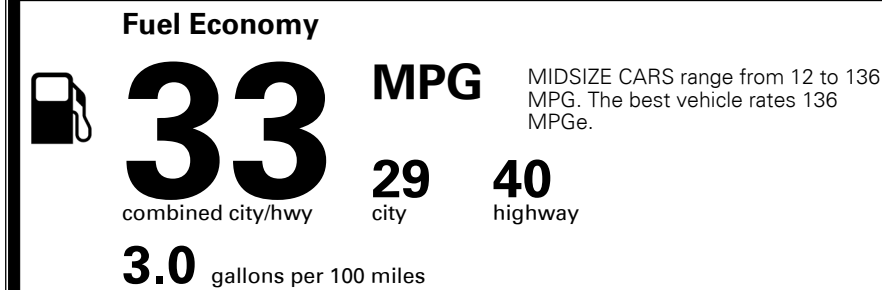

\$ 22,470.00

INLAND FREIGHT AND HANDLING

\$ 925.00

TOTAL MANUFACTURER'S SUGGESTED RETAIL PRICE ▶

\$ 23,395.00

EPA DOT Fuel Economy and Environment

Gasoline Vehicle

You save \$1,250
 in fuel costs over 5 years compared to the average new vehicle.