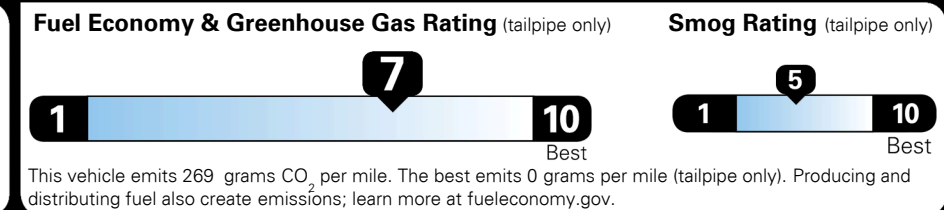

Actual results will vary for many reasons, including driving conditions and how you drive and maintain your vehicle. The average new vehicle gets 27 MPG and costs $7,500 to fuel over 5 years. Cost estimates are based on 15,000 miles per year at $ 2.70 per gallon. MPGe is miles per gasoline gallon equivalent. Vehicle emissions are a significant cause of climate change and smog.

fueleconomy.gov

Calculate personalized estimates and compare vehicles

GOVERNMENT 5-STAR SAFETY RATINGS

Overall Vehicle Score ★ ★ ★ ★ ▲

Based on the combined rating of frontal, side and rollover. Should ONLY be compared to other vehicles of similar size and weight. ▲ Safety Concern: Visit www.safercar.gov or call 1-888-327-4236 for more details.

Frontal	Driver	★ ★ ★ ★
Crash	Passenger	★ ★ ★
Side	Front seat	★ ★ ★ ★ ★
Crash	Rear seat	★ ★ ★ ★ ★ ▲
Rollover		★ ★ ★ ★

Star ratings based on the risk of injury in a frontal impact. Should ONLY be compared to other vehicles of similar size and weight.

Star ratings based on the risk of injury in a side impact.

Star ratings based on the risk of rollover in a single-vehicle crash.

Star ratings range from 1 to 5 stars (★★★★★) with 5 being the highest. Source: National Highway Traffic Safety Administration (NHTSA). www.safercar.gov or 1-888-327-4236

Manufacturer's suggested retail price includes Manufacturer's recommended pre-delivery service. License and title fees, state and local taxes and other dealer installed options and accessories are not included in the manufacturer's suggested retail price.

PARTS CONTENT INFORMATION

FOR VEHICLES IN THIS CAR LINE U.S./CANADIAN PARTS CONTENT: 3 %

MAJOR SOURCES OF FOREIGN PARTS:
MEXICO: 64%
KOREA: 33%

NOTE: PARTS CONTENT DOES NOT INCLUDE FINAL ASSEMBLY, DISTRIBUTION, OR OTHER NON-PARTS COSTS.

FOR THIS VEHICLE FINAL ASSEMBLY POINT:
PESQUERIA, NL, MEXICO

COUNTRY OF ORIGIN

ENGINE: MEXICO
TRANSMISSION: MEXICO