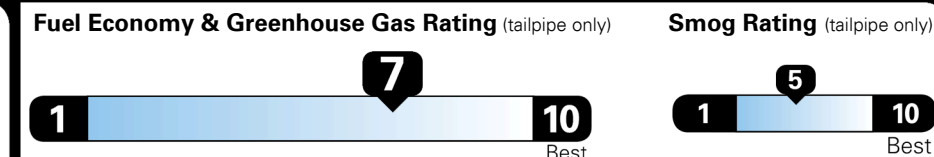

- EX Gray Interior Color Package
- Gray Two-Tone Seats
- Premium Black Headliner Material

Included
 Included
 Included
 Included
 Included
 Included

Included

MSRP INCLUDING OPTIONS

\$ 21,990.00

INLAND FREIGHT AND HANDLING

\$ 925.00

TOTAL MANUFACTURER'S SUGGESTED RETAIL PRICE ▶

\$ 22,915.00

TOTAL ADDITIONAL WEIGHT:

#1 MASS MARKET BRAND IN
 J.D. POWER INITIAL QUALITY,
 5 YEARS IN A ROW.

GIVE IT EVERYTHING

For J.D. Power 2019 award information, go to jdpower.com/awards for more details.

EPA DOT Fuel Economy and Environment

Gasoline Vehicle

You save
\$1,250
 in fuel costs
 over 5 years
 compared to the
 average new vehicle.

Annual fuel cost
\$1,250

This vehicle emits 269 grams CO₂ per mile. The best emits 0 grams per mile (tailpipe only). Producing and distributing fuel also create emissions; learn more at fuel economy.gov.