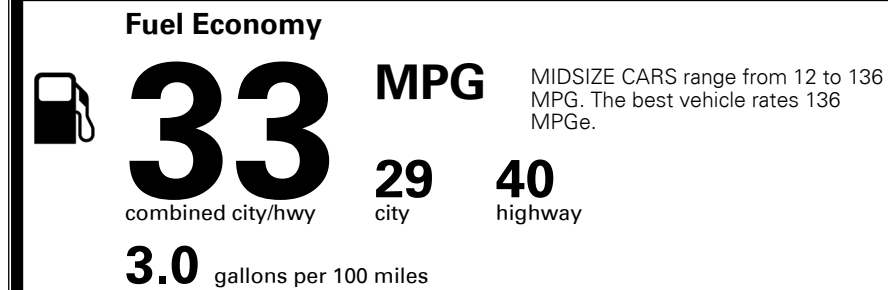

- EX Gray Interior Color Package
- Gray Two-Tone Seats
- Premium Black Headliner Material

Included
 Included
 Included
 Included
 Included
 Included

Included

MSRP INCLUDING OPTIONS

\$ 21,990.00

INLAND FREIGHT AND HANDLING

\$ 925.00

TOTAL MANUFACTURER'S SUGGESTED RETAIL PRICE ▶

\$ 22,915.00

TOTAL ADDITIONAL WEIGHT:

#1 MASS MARKET BRAND IN
 J.D. POWER INITIAL QUALITY,
 5 YEARS IN A ROW.

GIVE IT EVERYTHING

For J.D. Power 2019 award information, go to jdpower.com/awards for more details.

EPA DOT Fuel Economy and Environment

Gasoline Vehicle

You save
\$1,250
 in fuel costs
 over 5 years
 compared to the
 average new vehicle.

Annual fuel cost
\$1,250

This vehicle emits 269 grams CO₂ per mile. The best emits 0 grams per mile (tailpipe only). Producing and distributing fuel also create emissions; learn more at fuel economy.gov.