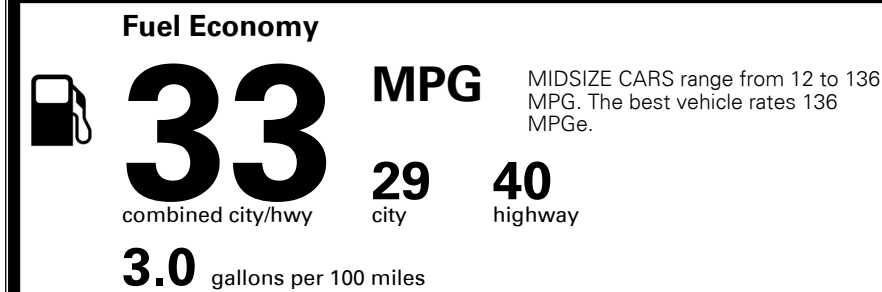

MSRP INCLUDING OPTIONS

\$ 21,990.00

INLAND FREIGHT AND HANDLING

\$ 925.00

TOTAL MANUFACTURER'S SUGGESTED RETAIL PRICE ▶

\$ 22,915.00

TOTAL ADDITIONAL WEIGHT:

#1 MASS MARKET BRAND IN
 J.D. POWER INITIAL QUALITY,
 5 YEARS IN A ROW.

GIVE IT EVERYTHING

For J.D. Power 2019 award information, go to jdpower.com/awards for more details.

EPA DOT Fuel Economy and Environment

Gasoline Vehicle

You save
\$1,250
 in fuel costs
 over 5 years
 compared to the
 average new vehicle.