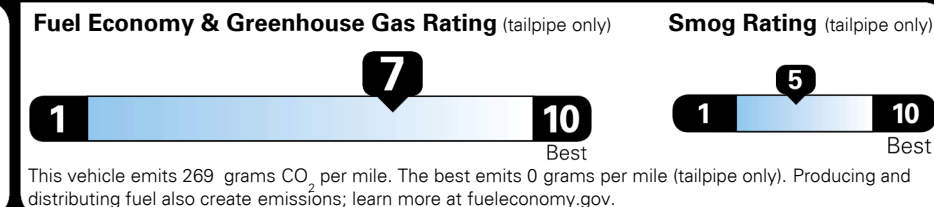

Actual results will vary for many reasons, including driving conditions and how you drive and maintain your vehicle. The average new vehicle gets 27 MPG and costs $7,500 to fuel over 5 years. Cost estimates are based on 15,000 miles per year at $ 2.70 per gallon. MPG is miles per gasoline gallon equivalent. Vehicle emissions are a significant cause of climate change and smog.

fuel economy.gov

Calculate personalized estimates and compare vehicles

GOVERNMENT 5-STAR SAFETY RATINGS

Overall Vehicle Score ★ ★ ★ ★ ▲

Based on the combined rating of frontal, side and rollover. Should ONLY be compared to other vehicles of similar size and weight. ▲ Safety Concern: Visit www.safercar.gov or call 1-888-327-4236 for more details.

Frontal Driver ★ ★ ★ ★

Crash Passenger ★ ★ ★

Based on the risk of injury in a frontal impact. Should ONLY be compared to other vehicles of similar size and weight.

Side Front seat ★ ★ ★ ★ ★

Crash Rear seat ★ ★ ★ ★ ★ ▲

Star ratings based on the risk of injury in a side impact.

Rollover ★ ★ ★ ★

Star ratings based on the risk of rollover in a single-vehicle crash.

Star ratings range from 1 to 5 stars (★★★★★) with 5 being the highest.

Source: National Highway Traffic Safety Administration (NHTSA).

www.safercar.gov or 1-888-327-4236

Manufacturer's suggested retail price includes Manufacturer's recommended pre-delivery service. License and title fees, state and local taxes and other dealer installed options and accessories are not included in the manufacturer's suggested retail price.

PARTS CONTENT INFORMATION

FOR VEHICLES IN THIS CAR LINE U.S./CANADIAN PARTS CONTENT: 3 %

MAJOR SOURCES OF FOREIGN PARTS:
MEXICO: 64%
KOREA: 33%

NOTE: PARTS CONTENT DOES NOT INCLUDE FINAL ASSEMBLY, DISTRIBUTION, OR OTHER NON-PARTS COSTS.

FOR THIS VEHICLE FINAL ASSEMBLY POINT:
PESQUERIA, NL, MEXICO

COUNTRY OF ORIGIN

ENGINE: MEXICO

TRANSMISSION: MEXICO