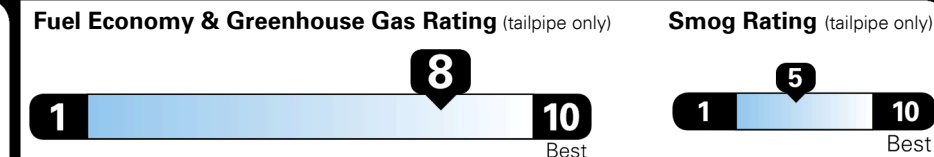

MSRP INCLUDING OPTIONS

INLAND FREIGHT AND HANDLING

TOTAL MANUFACTURER'S SUGGESTED RETAIL PRICE ▶

\$ 21,990.00

\$3,210.00

\$ 25,200.00

\$ 925.00

\$ 26,125.00

EPA DOT Fuel Economy and Environment

Gasoline Vehicle

You save \$1,500
 in fuel costs over 5 years compared to the average new vehicle.

Annual fuel cost \$1,100

This vehicle emits 267 grams CO₂ per mile. The best emits 0 grams per mile (tailpipe only). Producing and distributing fuel also create emissions; learn more at fueleconomy.gov.