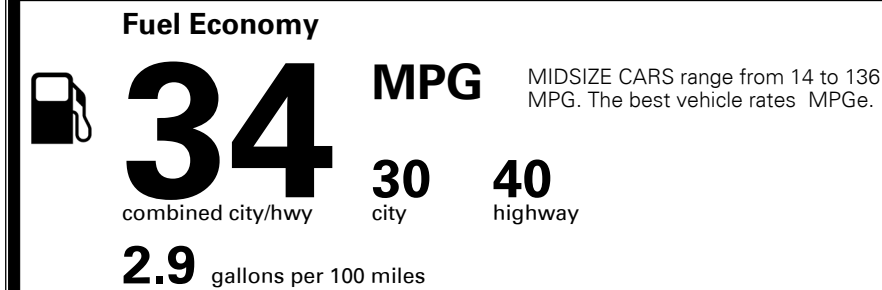

MSRP INCLUDING OPTIONS

INLAND FREIGHT AND HANDLING

TOTAL MANUFACTURER'S SUGGESTED RETAIL PRICE ▶

\$ 21,990.00

\$3,210.00

\$ 25,200.00

\$ 925.00

\$ 26,125.00

EPA DOT Fuel Economy and Environment

Gasoline Vehicle

You save \$1,500
 in fuel costs over 5 years compared to the average new vehicle.

Annual fuel cost \$1,100

This vehicle emits 267 grams CO₂ per mile. The best emits 0 grams per mile (tailpipe only). Producing and distributing fuel also create emissions; learn more at fueleconomy.gov.