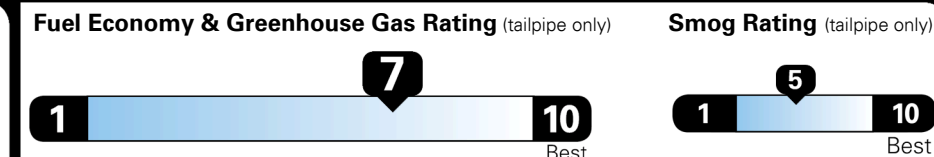

This vehicle emits 269 grams CO₂ per mile. The best emits 0 grams per mile (tailpipe only). Producing and distributing fuel also create emissions; learn more at fuel economy.gov.

Actual results will vary for many reasons, including driving conditions and how you drive and maintain your vehicle. The average new vehicle gets 27 MPG and costs $7,500 to fuel over 5 years. Cost estimates are based on 15,000 miles per year at $ 2.70 per gallon. MPGe is miles per gasoline gallon equivalent. Vehicle emissions are a significant cause of climate change and smog.

fuel economy.gov

Calculate personalized estimates and compare vehicles

GOVERNMENT 5-STAR SAFETY RATINGS

Overall Vehicle Score ★★★★★ ▲

Based on the combined rating of frontal, side and rollover. Should ONLY be compared to other vehicles of similar size and weight. ▲ Safety Concern: Visit www.safercar.gov or call 1-888-327-4236 for more details.

Frontal Driver ★★★★★
Crash Passenger ★★★★★

Based on the risk of injury in a frontal impact. Should ONLY be compared to other vehicles of similar size and weight.

Side Front seat ★★★★★
Crash Rear seat ★★★★★ ▲

Star ratings based on the risk of injury in a side impact.

Rollover ★★★★★
Star ratings based on the risk of rollover in a single-vehicle crash.

Star ratings range from 1 to 5 stars (★★★★★) with 5 being the highest.
Source: National Highway Traffic Safety Administration (NHTSA).
www.safercar.gov or 1-888-327-4236

Manufacturer's suggested retail price includes Manufacturer's recommended pre-delivery service. License and title fees, state and local taxes and other dealer installed options and accessories are not included in the manufacturer's suggested retail price.

PARTS CONTENT INFORMATION

FOR VEHICLES IN THIS CAR LINE U.S./CANADIAN PARTS CONTENT: 3 %

MAJOR SOURCES OF FOREIGN PARTS:
MEXICO: 64%
KOREA: 33%

NOTE: PARTS CONTENT DOES NOT INCLUDE FINAL ASSEMBLY, DISTRIBUTION, OR OTHER NON-PARTS COSTS.

FOR THIS VEHICLE FINAL ASSEMBLY POINT:
PESQUERIA, NL, MEXICO

COUNTRY OF ORIGIN

ENGINE: MEXICO
TRANSMISSION: MEXICO