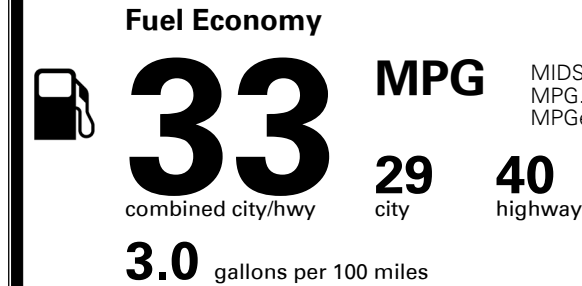

\$295.00

MSRP INCLUDING OPTIONS

\$ 22,285.00

INLAND FREIGHT AND HANDLING

\$ 925.00

TOTAL MANUFACTURER'S SUGGESTED RETAIL PRICE ▶

\$ 23,210.00

TOTAL ADDITIONAL WEIGHT:

EPA DOT Fuel Economy and Environment

Gasoline Vehicle

You save
\$1,250
 in fuel costs
 over 5 years
 compared to the
 average new vehicle.

Annual fuel cost
\$1,250

Actual results will vary for many reasons, including driving conditions and how you drive and maintain your vehicle. The average new vehicle gets 27 MPG and costs \$7,500 to fuel over 5 years. Cost estimates are based on 15,000 miles per year at \$ 2.70 per gallon. MPGe is miles per gasoline gallon equivalent. Vehicle emissions are a significant cause of climate change and smog.