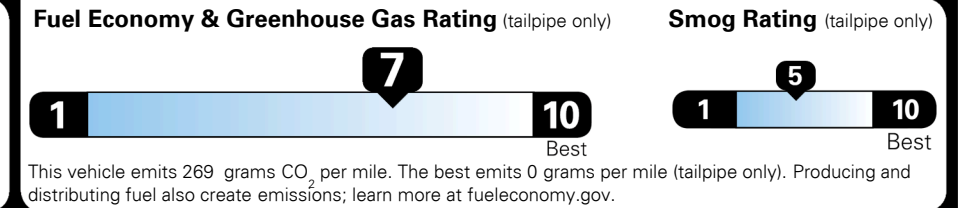

\$295.00

MSRP INCLUDING OPTIONS

\$ 22,285.00

INLAND FREIGHT AND HANDLING

\$ 925.00

TOTAL MANUFACTURER'S SUGGESTED RETAIL PRICE ▶

\$ 23,210.00

TOTAL ADDITIONAL WEIGHT:

EPA DOT Fuel Economy and Environment

Gasoline Vehicle

You save
\$1,250
 in fuel costs
 over 5 years
 compared to the
 average new vehicle.

Annual fuel cost
\$1,250

Actual results will vary for many reasons, including driving conditions and how you drive and maintain your vehicle. The average new vehicle gets 27 MPG and costs \$7,500 to fuel over 5 years. Cost estimates are based on 15,000 miles per year at \$ 2.70 per gallon. MPGe is miles per gasoline gallon equivalent. Vehicle emissions are a significant cause of climate change and smog.