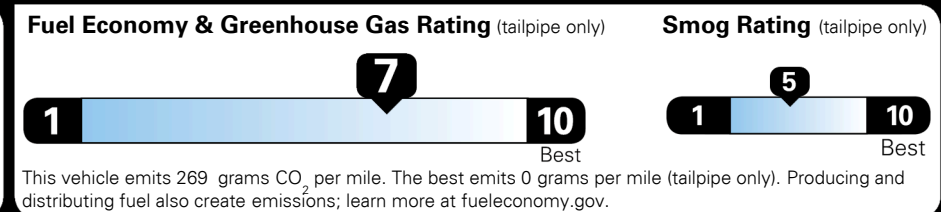

EPA DOT Fuel Economy and Environment

Gasoline Vehicle

Fuel Economy

33 MPG combined city/hwy
29 MPG city
40 MPG highway

MIDSIZE CARS range from 12 to 136 MPG. The best vehicle rates 136 MPG.

3.0 gallons per 100 miles

You save $1,250
in fuel costs over 5 years compared to the average new vehicle.

Annual fuel cost $1,250