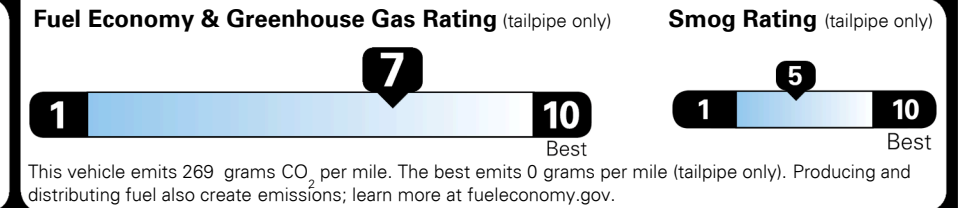

Actual results will vary for many reasons, including driving conditions and how you drive and maintain your vehicle. The average new vehicle gets 27 MPG and costs $7,500 to fuel over 5 years. Cost estimates are based on 15,000 miles per year at $ 2.70 per gallon. MPG is miles per gasoline gallon equivalent. Vehicle emissions are a significant cause of climate change and smog.

fuel economy.gov

Calculate personalized estimates and compare vehicles

GOVERNMENT 5-STAR SAFETY RATINGS

Overall Vehicle Score ★ ★ ★ ★ ▲

Based on the combined rating of frontal, side and rollover. Should ONLY be compared to other vehicles of similar size and weight. ▲ Safety Concern: Visit www.safercar.gov or call 1-888-327-4236 for more details.

Frontal	Driver	★ ★ ★ ★
Crash	Passenger	★ ★ ★
Side	Front seat	★ ★ ★ ★ ★
Crash	Rear seat	★ ★ ★ ★ ★ ▲
Rollover		★ ★ ★ ★

Star ratings based on the risk of injury in a frontal impact. Should ONLY be compared to other vehicles of similar size and weight.

Star ratings based on the risk of injury in a side impact.

Star ratings based on the risk of rollover in a single-vehicle crash.

Star ratings range from 1 to 5 stars (★★★★★) with 5 being the highest.
Source: National Highway Traffic Safety Administration (NHTSA).
www.safercar.gov or 1-888-327-4236

Manufacturer's suggested retail price includes Manufacturer's recommended pre-delivery service. License and title fees, state and local taxes and other dealer installed options and accessories are not included in the manufacturer's suggested retail price.

PARTS CONTENT INFORMATION

FOR VEHICLES IN THIS CAR LINE U.S./CANADIAN PARTS CONTENT: 3 %

MAJOR SOURCES OF FOREIGN PARTS:
MEXICO: 64%
KOREA: 33%

NOTE: PARTS CONTENT DOES NOT INCLUDE FINAL ASSEMBLY, DISTRIBUTION, OR OTHER NON-PARTS COSTS.

FOR THIS VEHICLE FINAL ASSEMBLY POINT:
PESQUERIA, NL, MEXICO

COUNTRY OF ORIGIN

ENGINE: MEXICO
TRANSMISSION: MEXICO