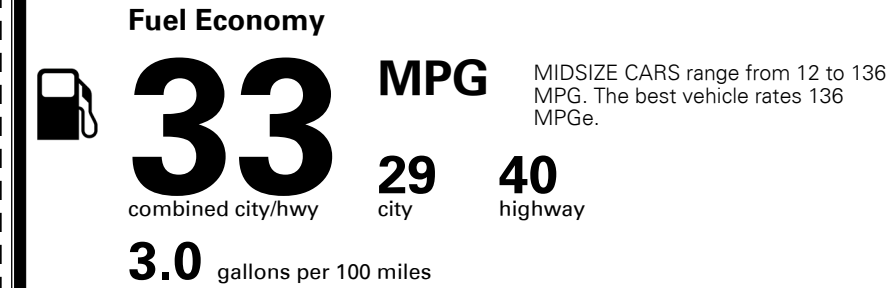

INLAND FREIGHT AND HANDLING

\$ 925.00

TOTAL MANUFACTURER'S SUGGESTED RETAIL PRICE ▶

\$ 23,545.00

TOTAL ADDITIONAL WEIGHT: 8.4

#1 MASS MARKET BRAND IN
 J.D. POWER INITIAL QUALITY,
 5 YEARS IN A ROW.

GIVE IT EVERYTHING

For J.D. Power 2019 award information, go to jdpower.com/awards for more details.

EPA DOT Fuel Economy and Environment

Gasoline Vehicle

You save
\$1,250
 in fuel costs
 over 5 years
 compared to the
 average new vehicle.