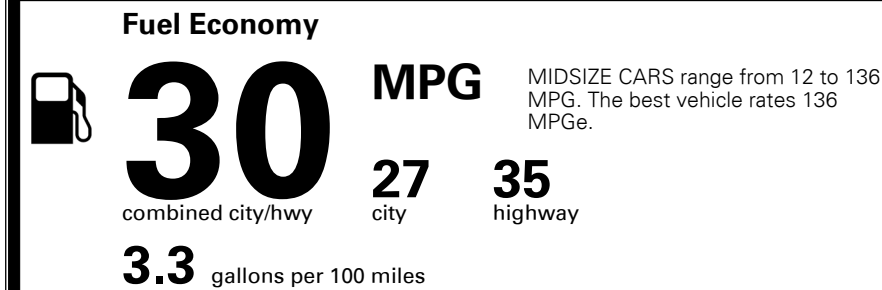

MSRP INCLUDING OPTIONS

\$ 22,585.00

INLAND FREIGHT AND HANDLING

\$ 925.00

TOTAL MANUFACTURER'S SUGGESTED RETAIL PRICE ▶

\$ 23,510.00

TOTAL ADDITIONAL WEIGHT:

#1 MASS MARKET BRAND IN
 J.D. POWER INITIAL QUALITY,
 5 YEARS IN A ROW.

GIVE IT EVERYTHING

For J.D. Power 2019 award information, go to jdpower.com/awards for more details.

EPA DOT Fuel Economy and Environment

Gasoline Vehicle

You save \$750
 in fuel costs
 over 5 years
 compared to the
 average new vehicle.