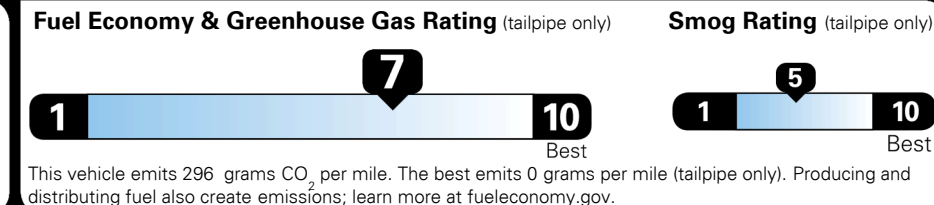

Actual results will vary for many reasons, including driving conditions and how you drive and maintain your vehicle. The average new vehicle gets 27 MPG and costs $7,500 to fuel over 5 years. Cost estimates are based on 15,000 miles per year at $ 2.70 per gallon. MPGe is miles per gasoline gallon equivalent. Vehicle emissions are a significant cause of climate change and smog.

fuelconomy.gov

Calculate personalized estimates and compare vehicles

GOVERNMENT 5-STAR SAFETY RATINGS

Overall Vehicle Score ★ ★ ★ ★ ▲

Based on the combined rating of frontal, side and rollover. Should ONLY be compared to other vehicles of similar size and weight. ▲ Safety Concern: Visit www.safercar.gov or call 1-888-327-4236 for more details.

Frontal Driver ★ ★ ★ ★
Passenger ★ ★ ★

Crash Based on the risk of injury in a frontal impact. Should ONLY be compared to other vehicles of similar size and weight.

Side Front seat ★ ★ ★ ★ ★
Rear seat ★ ★ ★ ★ ★ ▲

Star ratings based on the risk of injury in a side impact.

Rollover ★ ★ ★ ★
Star ratings based on the risk of rollover in a single-vehicle crash.

Star ratings range from 1 to 5 stars (★★★★★) with 5 being the highest. Source: National Highway Traffic Safety Administration (NHTSA). www.safercar.gov or 1-888-327-4236

Manufacturer's suggested retail price includes Manufacturer's recommended pre-delivery service. License and title fees, state and local taxes and other dealer installed options and accessories are not included in the manufacturer's suggested retail price.

PARTS CONTENT INFORMATION

FOR VEHICLES IN THIS CAR LINE U.S./CANADIAN PARTS CONTENT: 3 %

MAJOR SOURCES OF FOREIGN PARTS:
MEXICO: 64%
KOREA: 33%

NOTE: PARTS CONTENT DOES NOT INCLUDE FINAL ASSEMBLY, DISTRIBUTION, OR OTHER NON-PARTS COSTS.

FOR THIS VEHICLE FINAL ASSEMBLY POINT:
PESQUERIA, NL, MEXICO

COUNTRY OF ORIGIN

ENGINE: MEXICO
TRANSMISSION: MEXICO