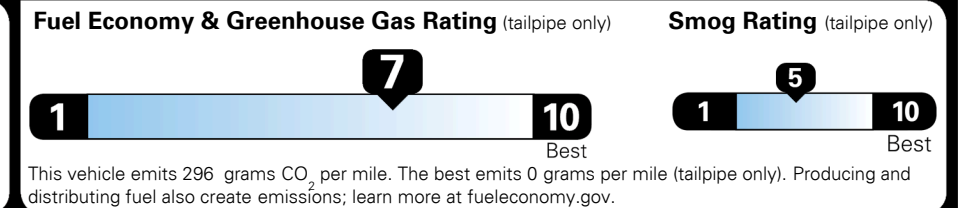

## EPA DOT Fuel Economy and Environment

Gasoline Vehicle

**You save \$750**  
 in fuel costs over 5 years compared to the average new vehicle.

**Annual fuel cost \$1,350**

Actual results will vary for many reasons, including driving conditions and how you drive and maintain your vehicle. The average new vehicle gets 27 MPG and costs \$7,500 to fuel over 5 years. Cost estimates are based on 15,000 miles per year at \$ 2.70 per gallon. MPGe is miles per gasoline gallon equivalent. Vehicle emissions are a significant cause of climate change and smog.