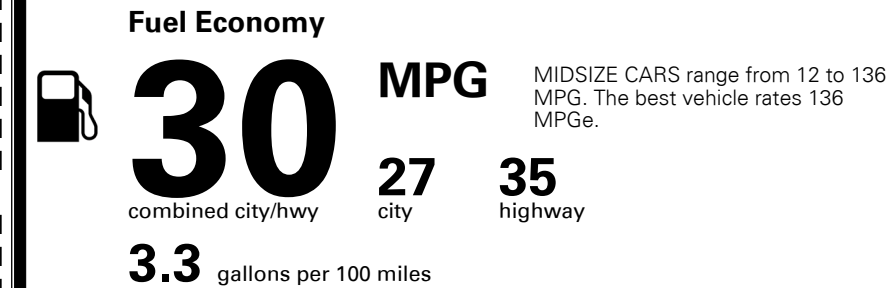

## EPA DOT Fuel Economy and Environment

Gasoline Vehicle

**You save \$750**  
 in fuel costs over 5 years compared to the average new vehicle.

**Annual fuel cost \$1,350**

Actual results will vary for many reasons, including driving conditions and how you drive and maintain your vehicle. The average new vehicle gets 27 MPG and costs \$7,500 to fuel over 5 years. Cost estimates are based on 15,000 miles per year at \$ 2.70 per gallon. MPGe is miles per gasoline gallon equivalent. Vehicle emissions are a significant cause of climate change and smog.