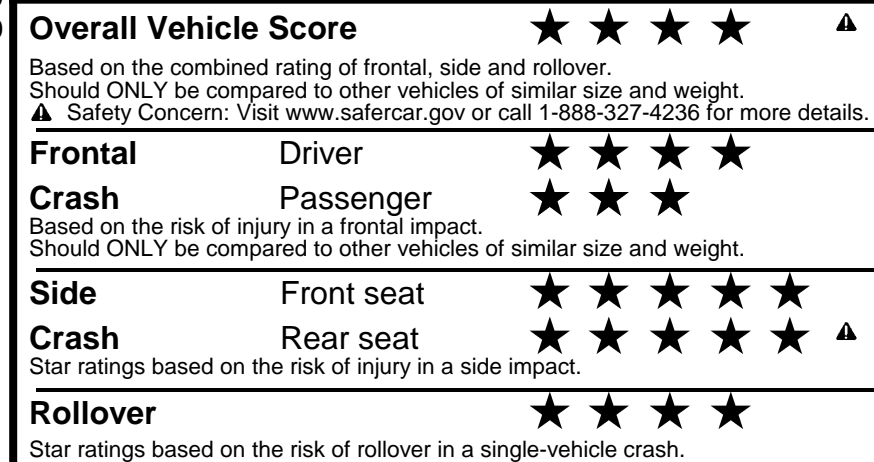

## GOVERNMENT 5-STAR SAFETY RATINGS

Star ratings range from 1 to 5 stars (★★★★★) with 5 being the highest. Source: National Highway Traffic Safety Administration (NHTSA). www.safercar.gov or 1-888-327-4236