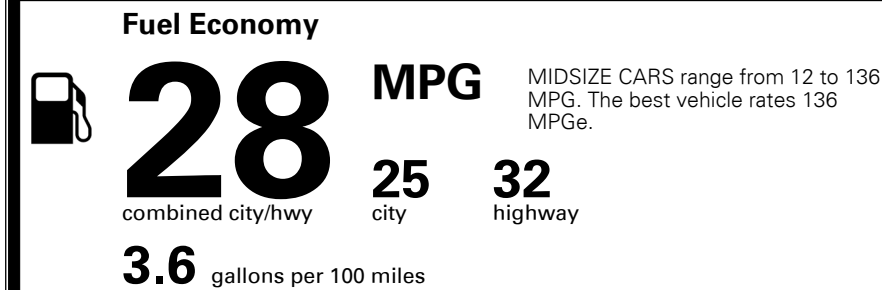

\$ 23,085.00

\$ 925.00

\$ 24,010.00

TOTAL ADDITIONAL WEIGHT: 7.7

#1 MASS MARKET BRAND IN
 J.D. POWER INITIAL QUALITY,
 5 YEARS IN A ROW.

GIVE IT EVERYTHING

For J.D. Power 2019 award information, go to jdpower.com/awards for more details.

EPA DOT Fuel Economy and Environment

Gasoline Vehicle

You save \$250
 in fuel costs
 over 5 years
 compared to the
 average new vehicle.

Annual fuel cost \$1,450

Actual results will vary for many reasons, including driving conditions and how you drive and maintain your vehicle. The average new vehicle gets 27 MPG and costs \$7,500 to fuel over 5 years. Cost estimates are based on 15,000 miles per year at \$ 2.70 per gallon. MPGe is miles per gasoline gallon equivalent. Vehicle emissions are a significant cause of climate change and smog.