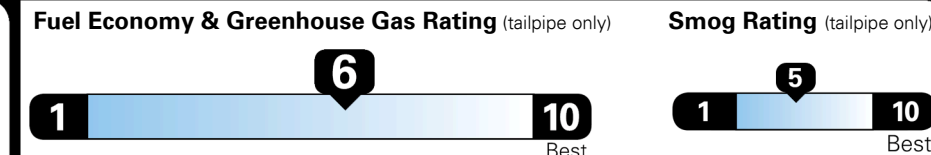

\$ 23,085.00

\$ 925.00

\$ 24,010.00

TOTAL ADDITIONAL WEIGHT: 7.7

#1 MASS MARKET BRAND IN
 J.D. POWER INITIAL QUALITY,
 5 YEARS IN A ROW.

GIVE IT EVERYTHING

For J.D. Power 2019 award information, go to jdpower.com/awards for more details.

EPA DOT Fuel Economy and Environment

Gasoline Vehicle

You save \$250
 in fuel costs
 over 5 years
 compared to the
 average new vehicle.

Annual fuel cost \$1,450

Actual results will vary for many reasons, including driving conditions and how you drive and maintain your vehicle. The average new vehicle gets 27 MPG and costs \$7,500 to fuel over 5 years. Cost estimates are based on 15,000 miles per year at \$ 2.70 per gallon. MPGe is miles per gasoline gallon equivalent. Vehicle emissions are a significant cause of climate change and smog.