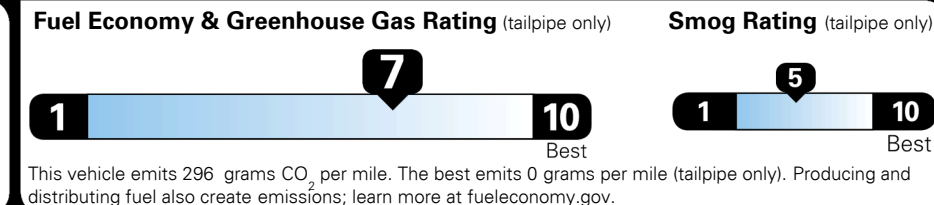

Actual results will vary for many reasons, including driving conditions and how you drive and maintain your vehicle. The average new vehicle gets 27 MPG and costs $7,500 to fuel over 5 years. Cost estimates are based on 15,000 miles per year at $ 2.70 per gallon. MPGe is miles per gasoline gallon equivalent. Vehicle emissions are a significant cause of climate change and smog.

fuelconomy.gov

Calculate personalized estimates and compare vehicles

GOVERNMENT 5-STAR SAFETY RATINGS

Overall Vehicle Score ★ ★ ★ ★ ▲

Based on the combined rating of frontal, side and rollover. Should ONLY be compared to other vehicles of similar size and weight. ▲ Safety Concern: Visit www.safercar.gov or call 1-888-327-4236 for more details.

Frontal Driver ★ ★ ★ ★

Crash Passenger ★ ★ ★

Based on the risk of injury in a frontal impact. Should ONLY be compared to other vehicles of similar size and weight.

Side Front seat ★ ★ ★ ★ ★

Crash Rear seat ★ ★ ★ ★ ★ ▲

Star ratings based on the risk of injury in a side impact.

Rollover ★ ★ ★ ★

Star ratings based on the risk of rollover in a single-vehicle crash.

Star ratings range from 1 to 5 stars (★★★★★) with 5 being the highest.

Source: National Highway Traffic Safety Administration (NHTSA).

www.safercar.gov or 1-888-327-4236

Manufacturer's suggested retail price includes Manufacturer's recommended pre-delivery service. License and title fees, state and local taxes and other dealer installed options and accessories are not included in the manufacturer's suggested retail price.

PARTS CONTENT INFORMATION

FOR VEHICLES IN THIS CAR LINE U.S./CANADIAN PARTS CONTENT: 3 %

MAJOR SOURCES OF FOREIGN PARTS:
MEXICO: 64%
KOREA: 33%

NOTE: PARTS CONTENT DOES NOT INCLUDE FINAL ASSEMBLY, DISTRIBUTION, OR OTHER NON-PARTS COSTS.

FOR THIS VEHICLE FINAL ASSEMBLY POINT:
PESQUERIA, NL, MEXICO

COUNTRY OF ORIGIN

ENGINE: MEXICO

TRANSMISSION: MEXICO