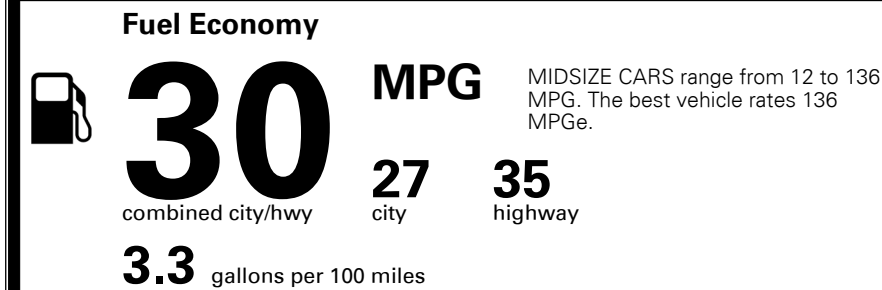

MSRP INCLUDING OPTIONS

\$ 22,585.00

INLAND FREIGHT AND HANDLING

\$ 925.00

TOTAL MANUFACTURER'S SUGGESTED RETAIL PRICE ▶

\$ 23,510.00

TOTAL ADDITIONAL WEIGHT:

#1 MASS MARKET BRAND IN
 J.D. POWER INITIAL QUALITY,
 5 YEARS IN A ROW.

GIVE IT EVERYTHING

For J.D. Power 2019 award information, go to jdpower.com/awards for more details.

EPA DOT Fuel Economy and Environment

Gasoline Vehicle

You save \$750
 in fuel costs over 5 years compared to the average new vehicle.