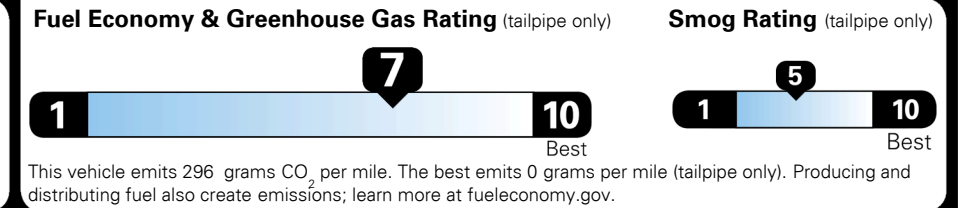

## EPA DOT Fuel Economy and Environment

Gasoline Vehicle

**You save \$750**  
 in fuel costs over 5 years compared to the average new vehicle.

**Annual fuel cost \$1,350**

Actual results will vary for many reasons, including driving conditions and how you drive and maintain your vehicle. The average new vehicle gets 27 MPG and costs \$7,500 to fuel over 5 years. Cost estimates are based on 15,000 miles per year at \$ 2.70 per gallon. MPGe is miles per gasoline gallon equivalent. Vehicle emissions are a significant cause of climate change and smog.