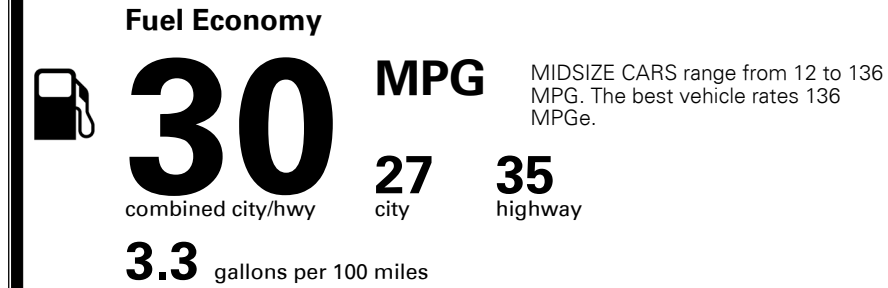

## EPA DOT Fuel Economy and Environment

Gasoline Vehicle

**You save \$750**  
 in fuel costs over 5 years compared to the average new vehicle.

**Annual fuel cost \$1,350**

Actual results will vary for many reasons, including driving conditions and how you drive and maintain your vehicle. The average new vehicle gets 27 MPG and costs \$7,500 to fuel over 5 years. Cost estimates are based on 15,000 miles per year at \$ 2.70 per gallon. MPGe is miles per gasoline gallon equivalent. Vehicle emissions are a significant cause of climate change and smog.