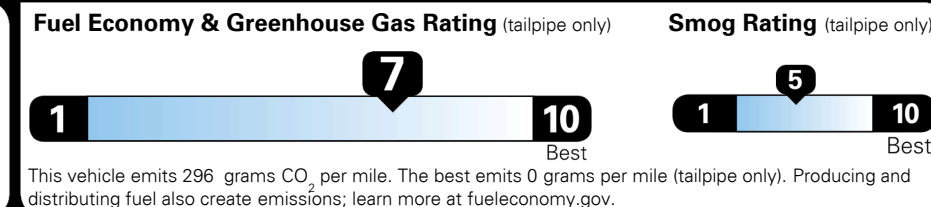

EPA DOT Fuel Economy and Environment

Gasoline Vehicle

Fuel Economy

30 MPG combined city/hwy
27 MPG city
35 MPG highway

3.3 gallons per 100 miles

MIDSIZE CARS range from 12 to 136 MPG. The best vehicle rates 136 MPGe.

You save $750
in fuel costs over 5 years compared to the average new vehicle.

Annual fuel cost $1,350