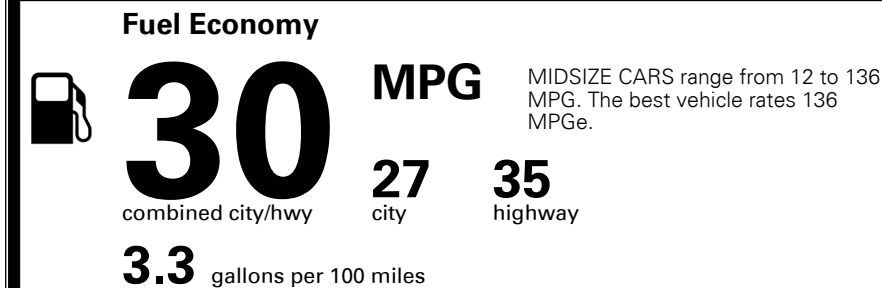

MANUFACTURER'S SUGGESTED RETAIL PRICE ▶

$ 22,290.00

COMPARE GT AT FEATURES

Added to/in place of standard GT-Line features

- 1.6L Gas Direct-Injection Turbo Engine
- 7-Speed Dual Clutch Transmission
- Sport-Tuned Suspension/Exhaust
- Single Muffler w/ Twin Exhaust Tips
- UVO eServices (5 yr trial; see owners.kia.com for details)
- Sirius/XM w/ Free 3-Month Subscription*
- GT Sport Leather Steering Wheel & Paddle Shifters
- Single LED Projection Headlights
- Compact Spare Tire
- 18" Machined Finished Alloy Wheels

Included
Included
Included
Included
Included
Included
Included
Included
Included

ADDITIONAL INSTALLED EQUIPMENT:
(In addition to or in place of standard features)
Aurora Black Paint
Carpeted Floor Mats

$295.00
$135.00

MSRP INCLUDING OPTIONS

$ 22,720.00

INLAND FREIGHT AND HANDLING

$ 925.00

TOTAL MANUFACTURER'S SUGGESTED RETAIL PRICE ▶

$ 23,645.00

TOTAL ADDITIONAL WEIGHT: 6.9

#1 MASS MARKET BRAND IN
J.D. POWER INITIAL QUALITY,
5 YEARS IN A ROW.

GIVE IT EVERYTHING

For J.D. Power 2019 award information, go to jdpower.com/awards for more details.

EPA DOT Fuel Economy and Environment

Gasoline Vehicle

You save $750
in fuel costs over 5 years compared to the average new vehicle.

Annual fuel cost $1,350