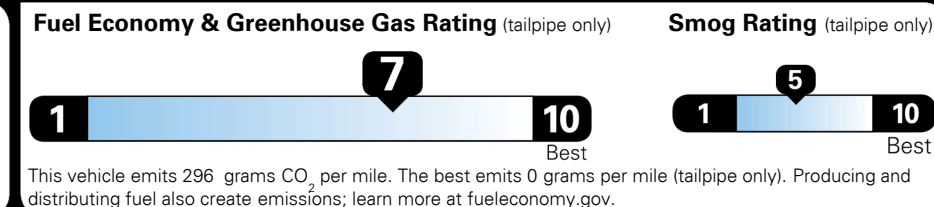

### TOTAL MANUFACTURER'S SUGGESTED RETAIL PRICE ▶

\$ 23,645.00

TOTAL ADDITIONAL WEIGHT: 6.9

#1 MASS MARKET BRAND IN  
 J.D. POWER INITIAL QUALITY,  
 5 YEARS IN A ROW.

GIVE IT EVERYTHING

For J.D. Power 2019 award information, go to [jdpower.com/awards](http://jdpower.com/awards) for more details.

## EPA DOT Fuel Economy and Environment

Gasoline Vehicle

**You save \$750**  
 in fuel costs over 5 years compared to the average new vehicle.

**Annual fuel cost \$1,350**

Actual results will vary for many reasons, including driving conditions and how you drive and maintain your vehicle. The average new vehicle gets 27 MPG and costs \$7,500 to fuel over 5 years. Cost estimates are based on 15,000 miles per year at \$ 2.70 per gallon. MPGe is miles per gasoline gallon equivalent. Vehicle emissions are a significant cause of climate change and smog.