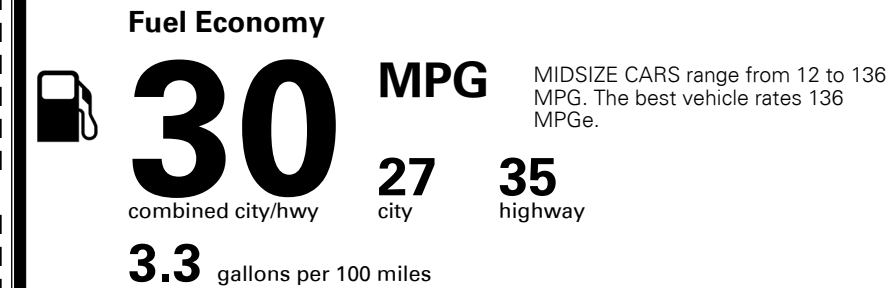

COMPARE GT AT FEATURES

Added to/in place of standard GT-Line features

- 1.6L Gas Direct-Injection Turbo Engine
- 7-Speed Dual Clutch Transmission
- Sport-Tuned Suspension/Exhaust
- Single Muffler w/ Twin Exhaust Tips
- UVO eServices (5 yr trial; see owners.kia.com for details)
- Sirius/XM w/ Free 3-Month Subscription*
- GT Sport Leather Steering Wheel & Paddle Shifters
- Single LED Projection Headlights
- Compact Spare Tire
- 18" Machined Finished Alloy Wheels

Included
Included
Included
Included
Included
Included
Included
Included
Included

ADDITIONAL INSTALLED EQUIPMENT:

(In addition to or in place of standard features)

- Aurora Black Paint
- GT2
- Blind-Spot Collision Warning (BCW)
- Forward Collision Avoidance - Pedestrian
- Parking Distance Warning-Reverse (PDW-R)
- Rear Cross-Traffic Collision Warning (RCCW)
- Harman/Kardon Premium Audio w/ Clari-Fi
- Pwr Adj. Dr Seat/Htd & Vent. Fr Seats
- SOFINO Premium Leatherette Seat Trim
- Power Sunroof with Sunshade
- Wireless Phone Charger

$295.00
$2,200.00

MSRP INCLUDING OPTIONS

$ 24,785.00

INLAND FREIGHT AND HANDLING

$ 925.00

TOTAL MANUFACTURER'S SUGGESTED RETAIL PRICE ▶

$ 25,710.00

TOTAL ADDITIONAL WEIGHT:

#1 MASS MARKET BRAND IN
J.D. POWER INITIAL QUALITY,
5 YEARS IN A ROW.

GIVE IT EVERYTHING

For J.D. Power 2019 award information, go to jdpower.com/awards for more details.

EPA DOT Fuel Economy and Environment

Gasoline Vehicle

You save $750
in fuel costs
over 5 years
compared to the
average new vehicle.

Annual fuel cost
$1,350