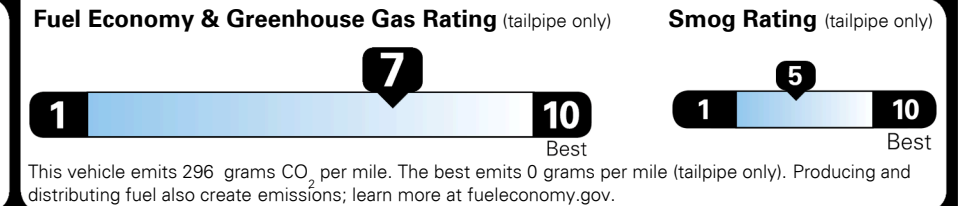

Actual results will vary for many reasons, including driving conditions and how you drive and maintain your vehicle. The average new vehicle gets 27 MPG and costs $7,500 to fuel over 5 years. Cost estimates are based on 15,000 miles per year at $ 2.70 per gallon. MPGe is miles per gasoline gallon equivalent. Vehicle emissions are a significant cause of climate change and smog.

fuel economy.gov

Calculate personalized estimates and compare vehicles

GOVERNMENT 5-STAR SAFETY RATINGS

Overall Vehicle Score ★ ★ ★ ★ ▲

Based on the combined rating of frontal, side and rollover. Should ONLY be compared to other vehicles of similar size and weight. ▲ Safety Concern: Visit www.safercar.gov or call 1-888-327-4236 for more details.

Frontal Driver ★ ★ ★ ★
Passenger ★ ★ ★

Crash Based on the risk of injury in a frontal impact. Should ONLY be compared to other vehicles of similar size and weight.

Side Front seat ★ ★ ★ ★ ★
Rear seat ★ ★ ★ ★ ★ ▲

Star ratings based on the risk of injury in a side impact.

Rollover ★ ★ ★ ★
Star ratings based on the risk of rollover in a single-vehicle crash.

Star ratings range from 1 to 5 stars (★★★★★) with 5 being the highest. Source: National Highway Traffic Safety Administration (NHTSA). www.safercar.gov or 1-888-327-4236

Manufacturer's suggested retail price includes Manufacturer's recommended pre-delivery service. License and title fees, state and local taxes and other dealer installed options and accessories are not included in the manufacturer's suggested retail price.

PARTS CONTENT INFORMATION

FOR VEHICLES IN THIS CAR LINE U.S./CANADIAN PARTS CONTENT: 3 %

MAJOR SOURCES OF FOREIGN PARTS:
MEXICO: 64%
KOREA: 33%

NOTE: PARTS CONTENT DOES NOT INCLUDE FINAL ASSEMBLY, DISTRIBUTION, OR OTHER NON-PARTS COSTS.

FOR THIS VEHICLE FINAL ASSEMBLY POINT:
PESQUERIA, NL, MEXICO

COUNTRY OF ORIGIN
ENGINE: MEXICO
TRANSMISSION: MEXICO