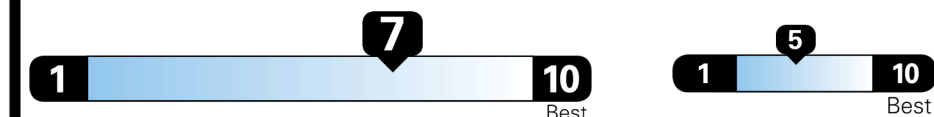

EPA DOT Fuel Economy and Environment

Gasoline Vehicle

Fuel Economy

30 MPG
combined city/hwy

27 MPG
city

35 MPG
highway

3.3 gallons per 100 miles

MIDSIZE CARS range from 12 to 136 MPG. The best vehicle rates 136 MPGe.

You save $750
in fuel costs
over 5 years
compared to the
average new vehicle.

Annual fuel cost
$1,350

Fuel Economy & Greenhouse Gas Rating (tailpipe only) **Smog Rating** (tailpipe only)