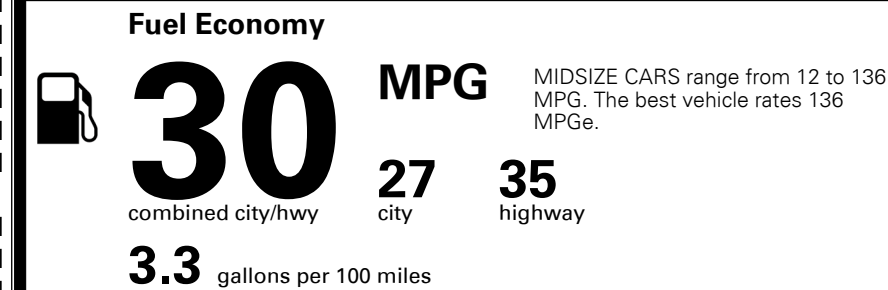

Gasoline Vehicle

You save \$750
 in fuel costs
 over 5 years
 compared to the
 average new vehicle.

Annual fuel cost
\$1,350

Actual results will vary for many reasons, including driving conditions and how you drive and maintain your vehicle. The average new vehicle gets 27 MPG and costs \$7,500 to fuel over 5 years. Cost estimates are based on 15,000 miles per year at \$ 2.70 per gallon. MPGe is miles per gasoline gallon equivalent. Vehicle emissions are a significant cause of climate change and smog.