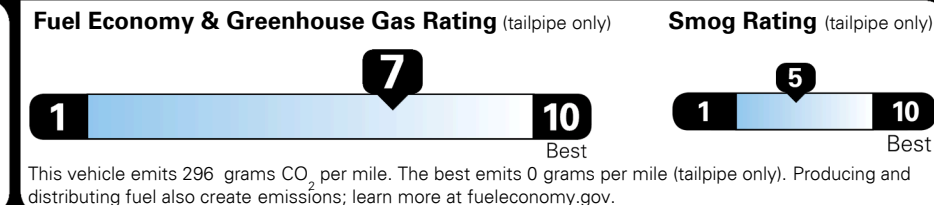

Actual results will vary for many reasons, including driving conditions and how you drive and maintain your vehicle. The average new vehicle gets 27 MPG and costs $7,500 to fuel over 5 years. Cost estimates are based on 15,000 miles per year at $ 2.70 per gallon. MPGe is miles per gasoline gallon equivalent. Vehicle emissions are a significant cause of climate change and smog.

fuel economy.gov

Calculate personalized estimates and compare vehicles

GOVERNMENT 5-STAR SAFETY RATINGS

Overall Vehicle Score ★ ★ ★ ★ ▲

Based on the combined rating of frontal, side and rollover. Should ONLY be compared to other vehicles of similar size and weight. ▲ Safety Concern: Visit www.safercar.gov or call 1-888-327-4236 for more details.

Frontal	Driver	★ ★ ★ ★
Crash	Passenger	★ ★ ★
Side	Front seat	★ ★ ★ ★ ★
Crash	Rear seat	★ ★ ★ ★ ★ ▲
Rollover		★ ★ ★ ★

Star ratings based on the risk of injury in a frontal impact. Should ONLY be compared to other vehicles of similar size and weight.

Star ratings based on the risk of injury in a side impact.

Star ratings based on the risk of rollover in a single-vehicle crash.

Star ratings range from 1 to 5 stars (★★★★★) with 5 being the highest. Source: National Highway Traffic Safety Administration (NHTSA). www.safercar.gov or 1-888-327-4236

Manufacturer's suggested retail price includes Manufacturer's recommended pre-delivery service. License and title fees, state and local taxes and other dealer installed options and accessories are not included in the manufacturer's suggested retail price.

PARTS CONTENT INFORMATION

FOR VEHICLES IN THIS CAR LINE U.S./CANADIAN PARTS CONTENT: 3 %

MAJOR SOURCES OF FOREIGN PARTS:
MEXICO: 64%
KOREA: 33%

NOTE: PARTS CONTENT DOES NOT INCLUDE FINAL ASSEMBLY, DISTRIBUTION, OR OTHER NON-PARTS COSTS.

FOR THIS VEHICLE FINAL ASSEMBLY POINT:
PESQUERIA, NL, MEXICO

COUNTRY OF ORIGIN

ENGINE: MEXICO
TRANSMISSION: MEXICO