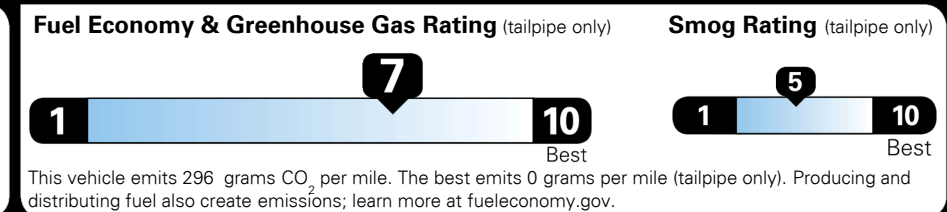

Actual results will vary for many reasons, including driving conditions and how you drive and maintain your vehicle. The average new vehicle gets 27 MPG and costs $7,500 to fuel over 5 years. Cost estimates are based on 15,000 miles per year at $ 2.70 per gallon. MPGe is miles per gasoline gallon equivalent. Vehicle emissions are a significant cause of climate change and smog.

fueleconomy.gov
Calculate personalized estimates and compare vehicles

Smartphone QR Code

GOVERNMENT 5-STAR SAFETY RATINGS

Overall Vehicle Score ★ ★ ★ ★ ▲

Based on the combined rating of frontal, side and rollover. Should ONLY be compared to other vehicles of similar size and weight. ▲ Safety Concern: Visit www.safercar.gov or call 1-888-327-4236 for more details.

Frontal	Driver	★ ★ ★ ★
Crash	Passenger	★ ★ ★
Side	Front seat	★ ★ ★ ★ ★
Crash	Rear seat	★ ★ ★ ★ ★ ▲
Rollover		★ ★ ★ ★

Star ratings based on the risk of injury in a frontal impact. Should ONLY be compared to other vehicles of similar size and weight.

Star ratings based on the risk of injury in a side impact.

Star ratings based on the risk of rollover in a single-vehicle crash.

Star ratings range from 1 to 5 stars (★★★★★) with 5 being the highest. Source: National Highway Traffic Safety Administration (NHTSA). www.safercar.gov or 1-888-327-4236

Manufacturer's suggested retail price includes Manufacturer's recommended pre-delivery service. License and title fees, state and local taxes and other dealer installed options and accessories are not included in the manufacturer's suggested retail price.

PARTS CONTENT INFORMATION

FOR VEHICLES IN THIS CAR LINE U.S./CANADIAN PARTS CONTENT: 3 %

MAJOR SOURCES OF FOREIGN PARTS:
MEXICO: 64%
KOREA: 33%

NOTE: PARTS CONTENT DOES NOT INCLUDE FINAL ASSEMBLY, DISTRIBUTION, OR OTHER NON-PARTS COSTS.

FOR THIS VEHICLE FINAL ASSEMBLY POINT: PESQUERIA, NL, MEXICO

COUNTRY OF ORIGIN ENGINE: MEXICO
TRANSMISSION: MEXICO