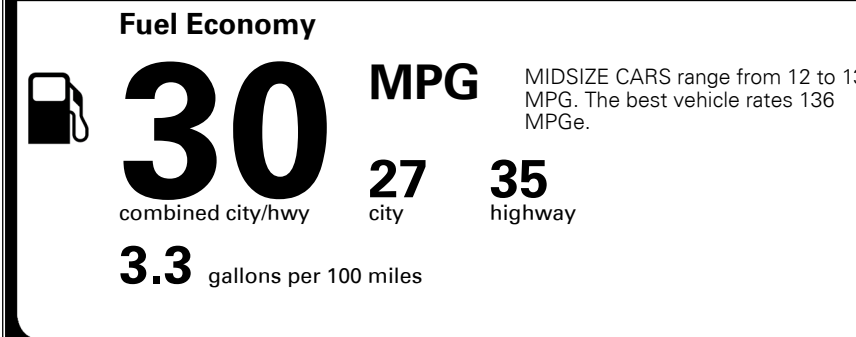

INLAND FREIGHT AND HANDLING \$ 925.00

**TOTAL MANUFACTURER'S SUGGESTED RETAIL PRICE ▶ \$ 23,635.00**

TOTAL ADDITIONAL WEIGHT: 11.9

**EPA DOT Fuel Economy and Environment**

**Gasoline Vehicle**

**You save \$750**  
 in fuel costs over 5 years compared to the average new vehicle.