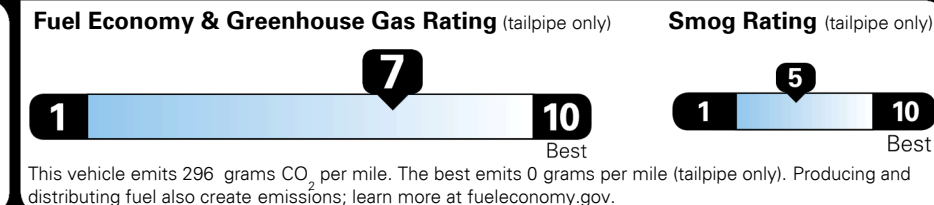

Actual results will vary for many reasons, including driving conditions and how you drive and maintain your vehicle. The average new vehicle gets 27 MPG and costs $7,500 to fuel over 5 years. Cost estimates are based on 15,000 miles per year at $ 2.70 per gallon. MPGe is miles per gasoline gallon equivalent. Vehicle emissions are a significant cause of climate change and smog.

fuel economy.gov

Calculate personalized estimates and compare vehicles

GOVERNMENT 5-STAR SAFETY RATINGS

Overall Vehicle Score ★ ★ ★ ★ ▲

Based on the combined rating of frontal, side and rollover. Should ONLY be compared to other vehicles of similar size and weight. ▲ Safety Concern: Visit www.safercar.gov or call 1-888-327-4236 for more details.

Frontal Driver ★ ★ ★ ★

Crash Passenger ★ ★ ★

Based on the risk of injury in a frontal impact. Should ONLY be compared to other vehicles of similar size and weight.

Side Front seat ★ ★ ★ ★ ★

Crash Rear seat ★ ★ ★ ★ ★ ▲

Star ratings based on the risk of injury in a side impact.

Rollover ★ ★ ★ ★

Star ratings based on the risk of rollover in a single-vehicle crash.

Star ratings range from 1 to 5 stars (★★★★★) with 5 being the highest. Source: National Highway Traffic Safety Administration (NHTSA). www.safercar.gov or 1-888-327-4236

Manufacturer's suggested retail price includes Manufacturer's recommended pre-delivery service. License and title fees, state and local taxes and other dealer installed options and accessories are not included in the manufacturer's suggested retail price.

PARTS CONTENT INFORMATION

FOR VEHICLES IN THIS CAR LINE U.S./CANADIAN PARTS CONTENT: 3 %

MAJOR SOURCES OF FOREIGN PARTS:
MEXICO: 64%
KOREA: 33%

NOTE: PARTS CONTENT DOES NOT INCLUDE FINAL ASSEMBLY, DISTRIBUTION, OR OTHER NON-PARTS COSTS.

FOR THIS VEHICLE FINAL ASSEMBLY POINT:
PESQUERIA, NL, MEXICO

COUNTRY OF ORIGIN

ENGINE: MEXICO
TRANSMISSION: MEXICO