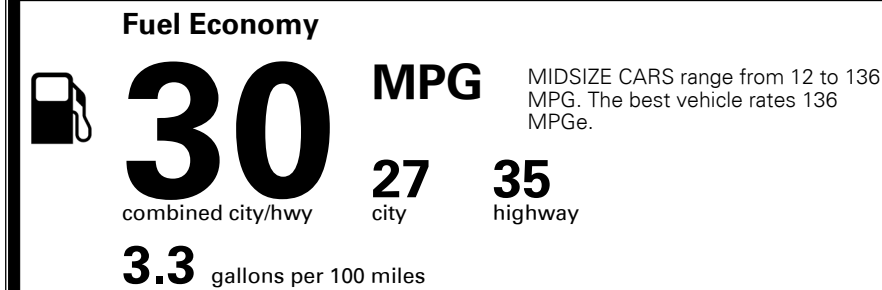

Gasoline Vehicle

You save \$750
 in fuel costs over 5 years compared to the average new vehicle.

Annual fuel cost \$1,350

Actual results will vary for many reasons, including driving conditions and how you drive and maintain your vehicle. The average new vehicle gets 27 MPG and costs \$7,500 to fuel over 5 years. Cost estimates are based on 15,000 miles per year at \$ 2.70 per gallon. MPGe is miles per gasoline gallon equivalent. Vehicle emissions are a significant cause of climate change and smog.