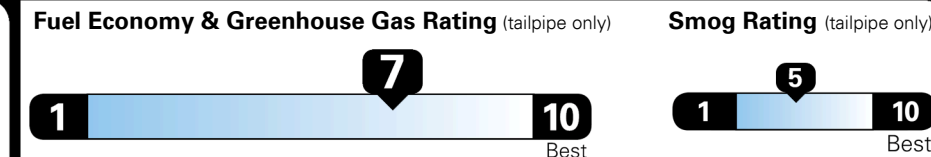

This vehicle emits 296 grams CO₂ per mile. The best emits 0 grams per mile (tailpipe only). Producing and distributing fuel also create emissions; learn more at fuelconomy.gov.

Actual results will vary for many reasons, including driving conditions and how you drive and maintain your vehicle. The average new vehicle gets 27 MPG and costs $7,500 to fuel over 5 years. Cost estimates are based on 15,000 miles per year at $ 2.70 per gallon. MPGe is miles per gasoline gallon equivalent. Vehicle emissions are a significant cause of climate change and smog.

fuelconomy.gov

Calculate personalized estimates and compare vehicles

GOVERNMENT 5-STAR SAFETY RATINGS

Overall Vehicle Score ★ ★ ★ ★ ▲

Based on the combined rating of frontal, side and rollover. Should ONLY be compared to other vehicles of similar size and weight. ▲ Safety Concern: Visit www.safercar.gov or call 1-888-327-4236 for more details.

Frontal	Driver	★ ★ ★ ★
Crash	Passenger	★ ★ ★
Side	Front seat	★ ★ ★ ★ ★
Crash	Rear seat	★ ★ ★ ★ ★ ▲
Rollover		★ ★ ★ ★

Star ratings based on the risk of injury in a frontal impact. Should ONLY be compared to other vehicles of similar size and weight.

Star ratings based on the risk of injury in a side impact.

Star ratings based on the risk of rollover in a single-vehicle crash.

Star ratings range from 1 to 5 stars (★★★★★) with 5 being the highest. Source: National Highway Traffic Safety Administration (NHTSA). www.safercar.gov or 1-888-327-4236

Manufacturer's suggested retail price includes Manufacturer's recommended pre-delivery service. License and title fees, state and local taxes and other dealer installed options and accessories are not included in the manufacturer's suggested retail price.

PARTS CONTENT INFORMATION

FOR VEHICLES IN THIS CAR LINE U.S./CANADIAN PARTS CONTENT: 3 %

MAJOR SOURCES OF FOREIGN PARTS:
MEXICO: 64%
KOREA: 33%

NOTE: PARTS CONTENT DOES NOT INCLUDE FINAL ASSEMBLY, DISTRIBUTION, OR OTHER NON-PARTS COSTS.

FOR THIS VEHICLE FINAL ASSEMBLY POINT:
PESQUERIA, NL, MEXICO

COUNTRY OF ORIGIN

ENGINE: MEXICO
TRANSMISSION: MEXICO