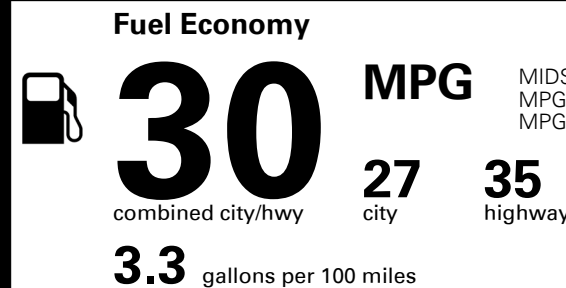

### TOTAL MANUFACTURER'S SUGGESTED RETAIL PRICE ▶

\$ 23,510.00

TOTAL ADDITIONAL WEIGHT:

#1 MASS MARKET BRAND IN  
 J.D. POWER INITIAL QUALITY,  
 5 YEARS IN A ROW.

GIVE IT EVERYTHING **KIA**

For J.D. Power 2019 award information, go to [jdpower.com/awards](http://jdpower.com/awards) for more details.

## EPA DOT Fuel Economy and Environment

Gasoline Vehicle

MIDSIZE CARS range from 12 to 136 MPG. The best vehicle rates 136 MPGe.

**You save \$750**  
 in fuel costs over 5 years compared to the average new vehicle.