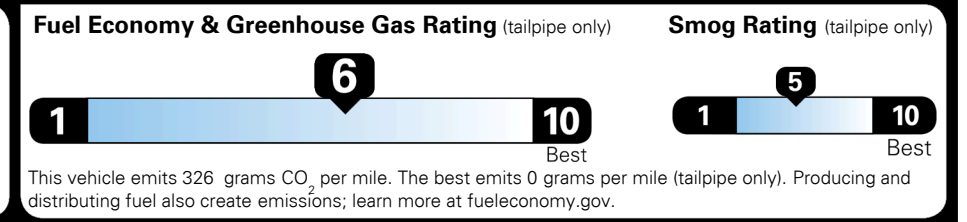

Actual results will vary for many reasons, including driving conditions and how you drive and maintain your vehicle. The average new vehicle gets 27 MPG and costs $7,500 to fuel over 5 years. Cost estimates are based on 15,000 miles per year at $ 2.70 per gallon. MPG is miles per gasoline gallon equivalent. Vehicle emissions are a significant cause of climate change and smog.

fuelconomy.gov

Calculate personalized estimates and compare vehicles