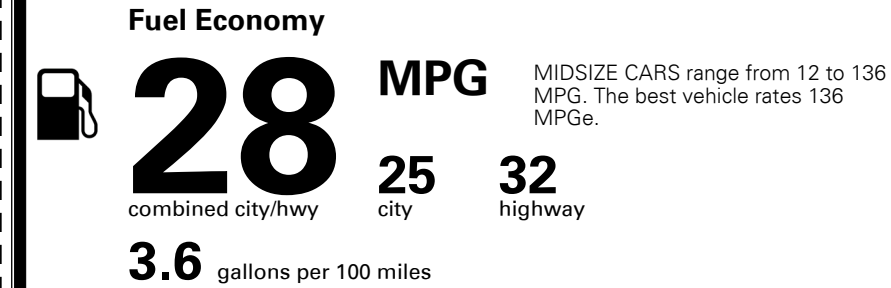

### TOTAL MANUFACTURER'S SUGGESTED RETAIL PRICE ▶

\$ 25,310.00

TOTAL ADDITIONAL WEIGHT: 18.8

#1 MASS MARKET BRAND IN  
 J.D. POWER INITIAL QUALITY,  
 5 YEARS IN A ROW.

GIVE IT EVERYTHING KIA

For J.D. Power 2019 award information, go to [jdpower.com/awards](http://jdpower.com/awards) for more details.

## EPA DOT Fuel Economy and Environment

Gasoline Vehicle

You save  
**\$250**  
 in fuel costs  
 over 5 years  
 compared to the  
 average new vehicle.

Annual fuel cost  
**\$1,450**

Actual results will vary for many reasons, including driving conditions and how you drive and maintain your vehicle. The average new vehicle gets 27 MPG and costs \$7,500 to fuel over 5 years. Cost estimates are based on 15,000 miles per year at \$ 2.70 per gallon. MPG is miles per gasoline gallon equivalent. Vehicle emissions are a significant cause of climate change and smog.