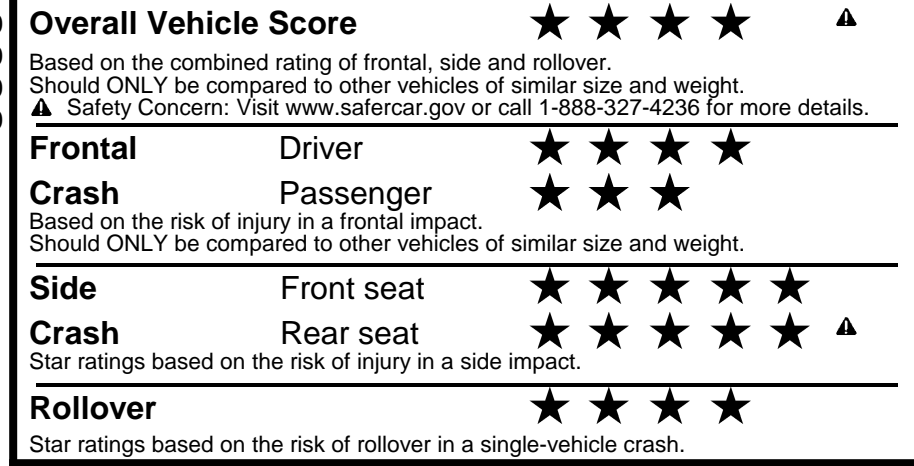

## GOVERNMENT 5-STAR SAFETY RATINGS

Star ratings range from 1 to 5 stars (★★★★★) with 5 being the highest.  
 Source: National Highway Traffic Safety Administration (NHTSA).  
[www.safercar.gov](http://www.safercar.gov) or 1-888-327-4236