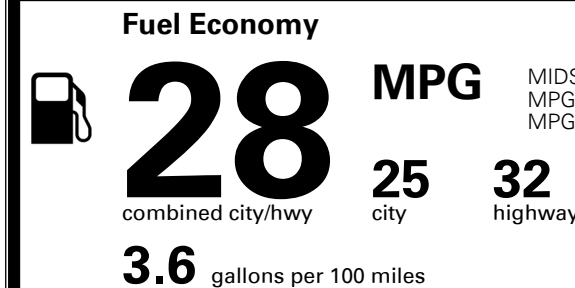

Included
 Included
 Included
 Included
 Included
 Included
 Included

\$295.00
 \$200.00
 \$200.00
 \$95.00
 \$135.00
 \$50.00

\$ 23,865.00

\$ 925.00

\$ 24,790.00

EPA DOT Fuel Economy and Environment

Gasoline Vehicle