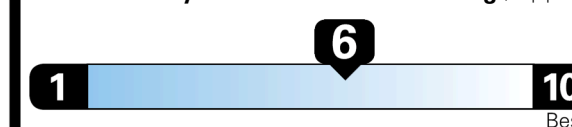

Fuel Economy & Greenhouse Gas Rating (tailpipe only)