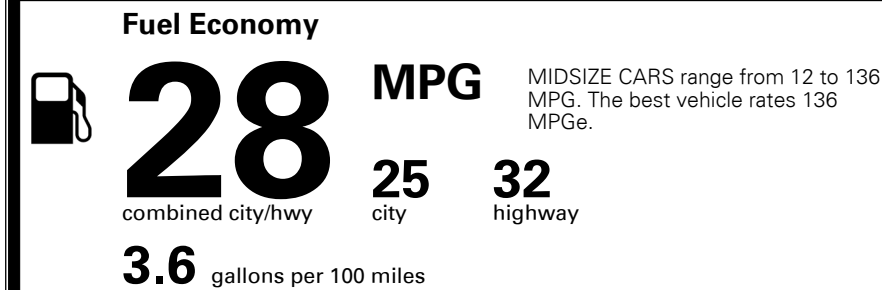

Included
 Included
 Included
 Included
 Included
 Included
 Included

\$295.00
 \$200.00
 \$200.00
 \$95.00
 \$135.00
 \$50.00

\$ 23,865.00

\$ 925.00

\$ 24,790.00

#1 MASS MARKET BRAND IN
 J.D. POWER INITIAL QUALITY,
 5 YEARS IN A ROW.

GIVE IT EVERYTHING

For J.D. Power 2019 award information, go to jdpower.com/awards for more details.

EPA DOT Fuel Economy and Environment

Gasoline Vehicle

You save \$250
 in fuel costs
 over 5 years
 compared to the
 average new vehicle.