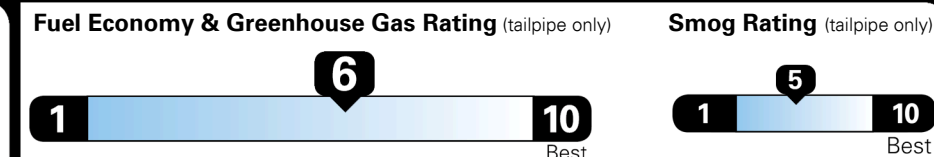

You save $250
in fuel costs
over 5 years
compared to the
average new vehicle.

Annual fuel cost $1,450

This vehicle emits 326 grams CO₂ per mile. The best emits 0 grams per mile (tailpipe only). Producing and distributing fuel also create emissions; learn more at fuelconomy.gov.

Actual results will vary for many reasons, including driving conditions and how you drive and maintain your vehicle. The average new vehicle gets 27 MPG and costs $7,500 to fuel over 5 years. Cost estimates are based on 15,000 miles per year at $ 2.70 per gallon. MPGe is miles per gasoline gallon equivalent. Vehicle emissions are a significant cause of climate change and smog.

fuelconomy.gov

Calculate personalized estimates and compare vehicles

GOVERNMENT 5-STAR SAFETY RATINGS

Overall Vehicle Score ★ ★ ★ ★ ▲

Based on the combined rating of frontal, side and rollover. Should ONLY be compared to other vehicles of similar size and weight. ▲ Safety Concern: Visit www.safercar.gov or call 1-888-327-4236 for more details.

Frontal Driver ★ ★ ★ ★
Crash Passenger ★ ★ ★

Based on the risk of injury in a frontal impact. Should ONLY be compared to other vehicles of similar size and weight.

Side Front seat ★ ★ ★ ★ ★
Crash Rear seat ★ ★ ★ ★ ★ ▲

Star ratings based on the risk of injury in a side impact.

Rollover ★ ★ ★ ★
Star ratings based on the risk of rollover in a single-vehicle crash.

Star ratings range from 1 to 5 stars (★★★★★) with 5 being the highest. Source: National Highway Traffic Safety Administration (NHTSA). www.safercar.gov or 1-888-327-4236

Manufacturer's suggested retail price includes Manufacturer's recommended pre-delivery service. License and title fees, state and local taxes and other dealer installed options and accessories are not included in the manufacturer's suggested retail price.

PARTS CONTENT INFORMATION

FOR VEHICLES IN THIS CAR LINE U.S./CANADIAN PARTS CONTENT: 3 %

MAJOR SOURCES OF FOREIGN PARTS:
MEXICO: 64%
KOREA: 33%

NOTE: PARTS CONTENT DOES NOT INCLUDE FINAL ASSEMBLY, DISTRIBUTION, OR OTHER NON-PARTS COSTS.

FOR THIS VEHICLE FINAL ASSEMBLY POINT:
PESQUERIA, NL, MEXICO

COUNTRY OF ORIGIN

ENGINE: MEXICO
TRANSMISSION: KOREA

TOTAL ADDITIONAL WEIGHT: 14.9