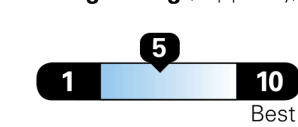

Smog Rating (tailpipe only)

This vehicle emits 326 grams CO₂ per mile. The best emits 0 grams per mile (tailpipe only). Producing and distributing fuel also create emissions; learn more at fueleconomy.gov.

Actual results will vary for many reasons, including driving conditions and how you drive and maintain your vehicle. The average new vehicle gets 27 MPG and costs $7,500 to fuel over 5 years. Cost estimates are based on 15,000 miles per year at $ 2.70 per gallon. MPGe is miles per gasoline gallon equivalent. Vehicle emissions are a significant cause of climate change and smog.

fueleconomy.gov

Calculate personalized estimates and compare vehicles