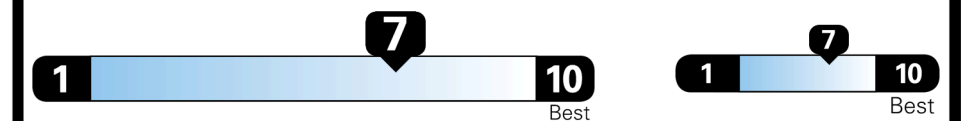

EPA DOT Fuel Economy and Environment

Gasoline Vehicle

Fuel Economy
33 MPG
combined city/hwy
29 city
40 highway
3.0 gallons per 100 miles

MIDSIZE CARS range from 12 to 136 MPG. The best vehicle rates 136 MPGe.

You save
$1,250
in fuel costs
over 5 years
compared to the
average new vehicle.

Annual fuel cost
$1,250

Fuel Economy & Greenhouse Gas Rating (tailpipe only) Smog Rating (tailpipe only)